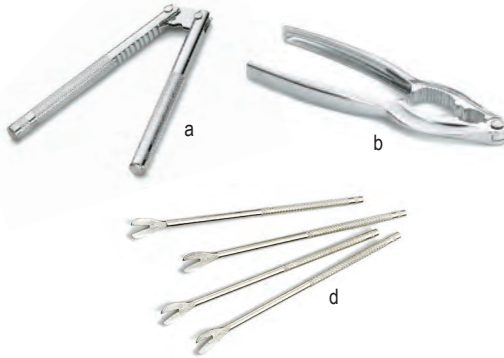

*Available as Cash & Carry
† Hand wash only

See the full Sierra and Pulito Collections™ on page 120 & 121

SEAFOOD TOOLS

Item #	Description	Min Order/ Case Pack	List Price (\$)
SEAFOOD TOOLS—METAL†			
a. 513	Round Handle Lobster Crackers, Chrome Plated	1 ea / 24 ea	4.62 ea
b. 514	Double Jaw Lobster Crackers, Chrome Plated	1 ea / 24 ea	4.64 ea
*C514	Double Jaw Lobster Crackers, Chrome Plated, (2 Per Pack)	6 pk	10.00 pk
c. 515	Lobster Crackers, Red Enamelled Cast Aluminum	1 ea / 24 ea	5.50 ea
d. *522	Shellfish Forks, Chrome Plated (4 per pack)	1 pk / 12 pk	4.82 pk
e. *H76984	8-Pc Seafood Kit, Includes: (2) Lobster Crackers, (6) Chrome Plated Fork Picks	6 ea	20.00 ea
FLOWER VASES—ZINC ALLOY			
f. 267	6½" Metal, Brushed Finish	1 ea / 48 ea	20.00 ea
g. 268	8" Metal, Brushed Finish	1 ea / 36 ea	24.00 ea
h. 269	7" Metal, Brushed Finish	1 ea / 36 ea	29.60 ea
CHALKBOARD VASES—TWINE DECÓR			
i. CBV2552	Round Vase, 2½" dia x 5¼"	1 ea / 24 ea	4.48 ea
j. CBV6218	Square Vase, 1⅞ x 1⅞ x 6¼"	1 ea / 24 ea	4.48 ea