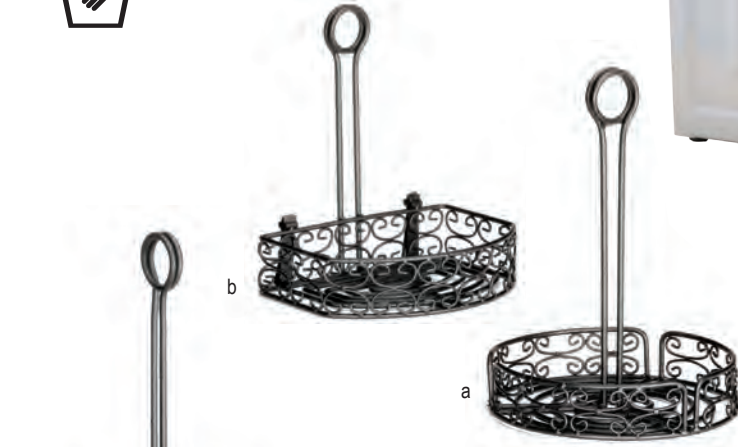

VERSA RACK™

- Versa Rack™ condiment racks allow for versatility in your tabletop organization
- Merchandising ring to hold menus or promotional cards
- To select the diameter that's right for you, place items on the diagram on page 270

See the rest of the Mediterranean Collection™ on page 167.