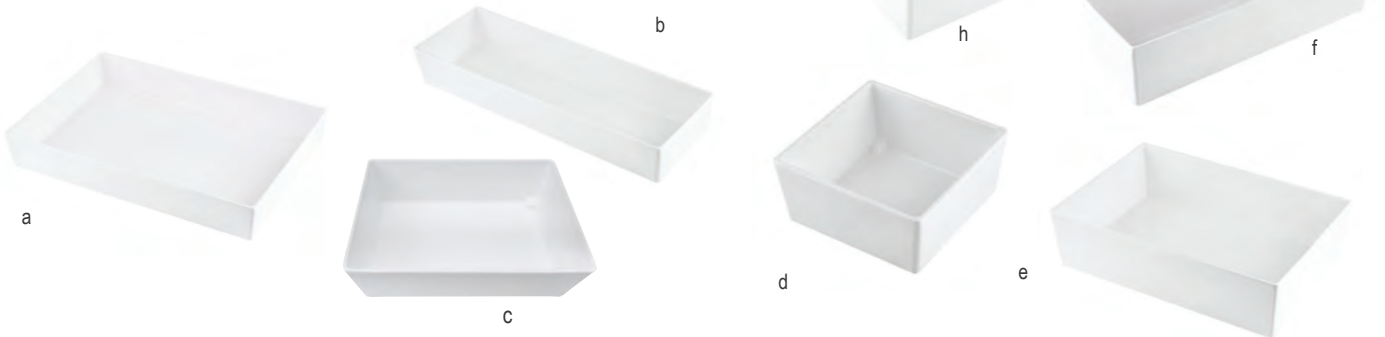

SIMPLE SOLUTIONS™ STRAIGHT-SIDED BOWLS

PROFESSIONAL BAKEWARE

BUFFET & CATERING
CAST ALUMINUM

Item #	Description	Capacity	Min Order/ Case Pack	Natural ($)	Color Coated ($)	
REGULAR, 3" HEIGHT—CAST ALUMINUM, NATURAL OR COATED						
a. CW5000_	Full Size, 12¼ x 19 x 3"	10 qt	1 ea	260.00 ea	334.00 ea	
	CW5004_	Half Size, 12¼ x 9½ x 3"	5 qt	1 ea	142.00 ea	196.00 ea
b. CW5008_	Half Long, 6¾ x 19 x 3"	5 qt	1 ea	154.00 ea	212.00 ea	
	CW5012_	Third Size, 12¾ x 6¾ x 3"	3¾ qt	1 ea	112.00 ea	158.00 ea
c. CW5024_	Quarter Size, 9½" x 6¾" x 3"	2½ qt	1 ea	86.80 ea	123.38 ea	
d. CW5016_	Sixth Size, 6¾ x 6¾ x 3"	1½ qt	1 ea	64.30 ea	92.00 ea	
	CW5020_	Ninth Size, 4¼ x 6¾ x 3"	1 qt	1 ea	50.00 ea	62.80 ea
DEEP, 5" HEIGHT—CAST ALUMINUM, NATURAL OR COATED						
e. CW5002_	Full Size, 12¾ x 19 x 5"	18 qt	1 ea	310.00 ea	416.00 ea	
	CW5006_	Half Size, 12¾ x 9½ x 5"	8 qt	1 ea	192.00 ea	269.00 ea
f. CW5010_	Half Long, 6¾ x 19 x 5"	8¾ qt	1 ea	226.00 ea	284.00 ea	
	CW5014_	Third Size, 12¾ x 6¾ x 5"	5½ qt	1 ea	148.00 ea	192.00 ea
g. CW5026_	Quarter Size, 9½" x 6¾" x 5"	4¼ qt	1 ea	112.00 ea	162.76 ea	
h. CW5018_	Sixth Size, 6¾ x 6¾ x 5"	2½ qt	1 ea	99.00 ea	141.76 ea	
	CW5022_	Ninth Size, 4¼ x 6¾ x 5"	1½ qt	1 ea	76.00 ea	96.00 ea

TO ORDER THIS BOWL:

CW5026 **N**
item number color code

wishing your well could get an update?

TableCraft provides a convenient and unique recoating program, so you can refinish your current templates for less than the cost of ordering new. Please contact your TableCraft sales rep for quotes and a recoating authorization (RCA) to refinish your cast aluminum serveware. Choose from 23 DuraCoat™ coatings or revert to natural aluminum finish.

**DURACOAT™
CAST COATINGS**
FOR COLD HOLDING ONLY
SEE PAGE 13 FOR DETAILS

**NATURAL ALUMINUM
FINISH AVAILABLE**
FOR HOT & COLD FOOD HOLDING
BOWLS (SEE CW5026N ABOVE)