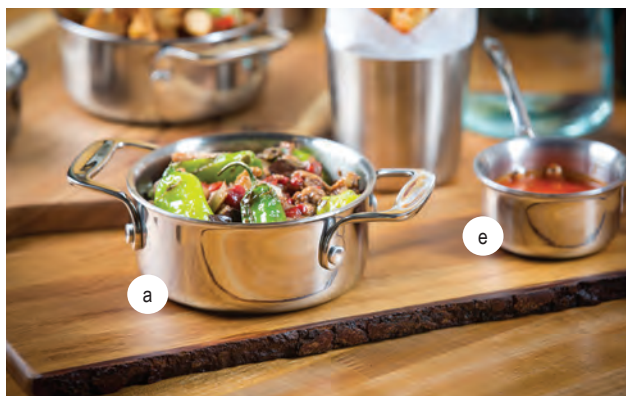

TRI-PLY TABLETOP MINI SERVERS

- Bring style to your buffet or table service with these high quality and versatile mini servers
- From oven to table; cook and serve in the same dish
- 18/8 Stainless Steel interior, aluminum core, 18/0 Stainless Steel exterior
- Ships from Willis, TX and Gurnee, IL

a

b

c

d

f

Additional mini servers available, see page 178

e

Item #	Description	Capacity	Min Order/Case Pack	List Price ($)
MINI CASSEROLES—STAINLESS STEEL, ALUMINUM				
a. CW2052	Casserole, 5½" dia x 2¼"	16 oz	1 ea / 12 ea	52.80 ea
b. CW2054	Casserole, 6" dia x 1½"	16 oz	1 ea / 12 ea	55.20 ea
c. CW2056	Oval Casserole, 6½ x 5 x 2"	24 oz	1 ea / 12 ea	62.98 ea
d. CW2040	Oval Casserole, 9 x 7 x 2"	1¼ qt	1 ea / 8 ea	105.60 ea
MINI SAUCE PAN, STAINLESS STEEL, ALUMINUM				
CW7000	Sauce Pan, 6¼ dia x 2½"	1 qt	1 ea / 10 ea	64.00 ea
REPLACEMENT PARTS & ACCESSORIES				
CW2052L	Lid for CW2052, 5½" dia	—	1 ea / 20 ea	17.92 ea
CW7000L	Lid for CW7000, 6¼" dia	—	1 ea / 20 ea	18.00 ea

MINI SERVERS

- Perfect for upscale table display and side serving
- What does two-ply mean?
  - -18/8 Stainless Steel interior
  - -18/0 Stainless Steel single clad base plate

Item #	Description	Capacity	Min Order/Case Pack	List Price ($)
MINI SERVERS—STAINLESS STEEL				
e. CW2050	Sauce pan w/ handle, 2¾" dia (Not Induction Ready)	5 oz	1 ea / 20 ea	36.72 ea
f. CW2070	Round, 4¼" dia x 2¼" (Not Induction Ready)	11 oz	1 ea / 6 ea	18.00 ea
CW2072	Round, 4¼" dia x 2¼"	14 oz	1 ea / 6 ea	20.40 ea
CW2074	Round, 5¼" dia x 2½"	24 oz	1 ea / 6 ea	22.80 ea
CW2076	Round, 6" dia x 2½"	32 oz	1 ea / 6 ea	25.20 ea