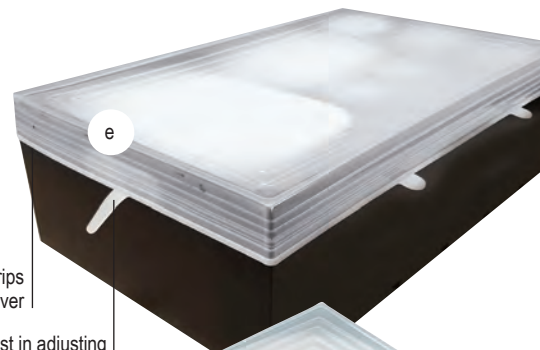

*Does not include food box inserts

GASTRONORM SERVING & DISPLAY TRAYS

- These trays bring a refined rustic feel to your serving presentation
- Designed to fit standard full or half size food pans
- Features solid plank bottom and handles for convenient use
- Full size crate fits standard 12 x 18" placemats

Silicone covers ribbed design grips to edge of crate to secure cover

Integrated tabs assist in adjusting fit and release cover from position

GASTRONORM CRATE COVERS

These silicone covers are great for storage and transporting of our full and half size crates.