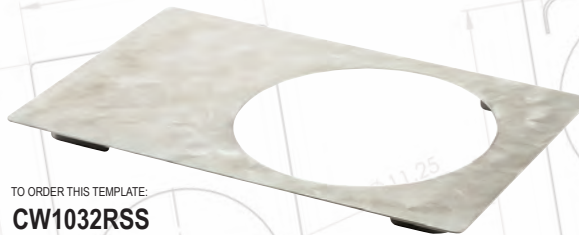

TO ORDER THIS TEMPLATE:
CW1032RSS
ITEM NUMBER FINISH