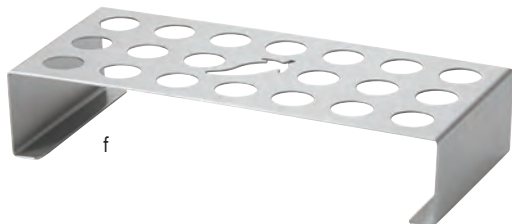

DISPOSABLE CONES & CUPS

- A refreshing way to present appetizers, desserts and samples
- Easy to serve and comfortable for guests to hold

- Disposable
- Single-use

Item #	Description	Capacity	Min Order/ Case Pack	List Price ($)
CONES, PINEWOOD			(50 PER BOX)	
BAMDCN5	Mini, 5 x 1¾"	1½ oz	12 pk	10.32 pk
BAMDCN6	Small, 6 x 2"	3 oz	12 pk	11.80 pk
a. BAMDCN7	Large, 2¾ x 7"	4¾ oz	12 pk	17.20 pk
CUPS, PINEWOOD			(50 PER BOX)	
BAMDCP2	Mini, 1⅝ x 1⅝"	2 oz	12 pk	16.64 pk
b. BAMDCP1	Small, 2½ x 2½"	4 oz	12 pk	18.94 pk

1¾" Ring diameter on all cone holders

Great for ice cream cones, trail mix and even k-cups.

DISPOSABLE CONE HOLDERS

- Display your disposable cones in style with our selection of tiered cone holders
- 10030 & 10031 feature rotating tiers for easy prepping and serving
- All styles include handles for easy transportation to and from the serving line

Item	Description	Min Order/ Case Pack	List Price ($)
DCH27	Chrome Plated Metal, Holds 27 Cones, 16¾ x 7 x 7"	1 ea / 6 ea	44.00 ea
c. DCH27BK	Black Powder Coated Metal, Holds 27 Cones, 16¾ x 7 x 7"	1 ea / 6 ea	44.00 ea
d. 10030	Black Powder Coated Steel & Acacia, Holds 6 Cones / K-Cups, 7¾ x 7¾ x 9¾"	1 ea / 12 ea	19.00 ea
e. 10031	Black Powder Coated Steel & Acacia, Holds 12 Cones / K-Cups, 10 x 10 x 13½"	1 ea / 12 ea	27.00 ea
f. *BBQ3500	Cone Holder/Chili Pepper Roaster, Stainless Steel, Holds 20 Cones, 11 x 5"	6 ea	20.94 ea

*Available as Cash & Carry