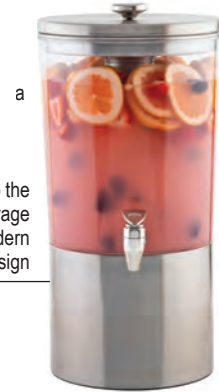

An update to the traditional beverage dispenser with a modern straight wall design