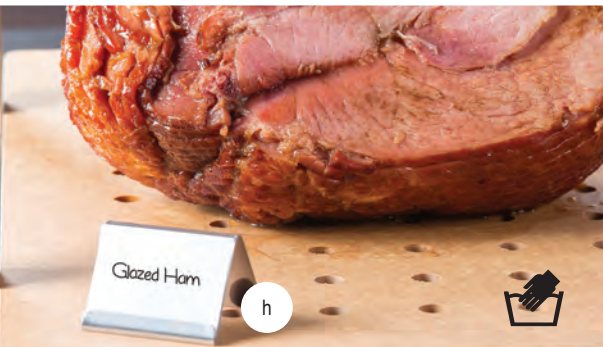

everywhere a **sign**

Make seating, serving and buffet identification simple with our wide variety of number signs, tents and card holders. We offer a variety to complement any style or décor.