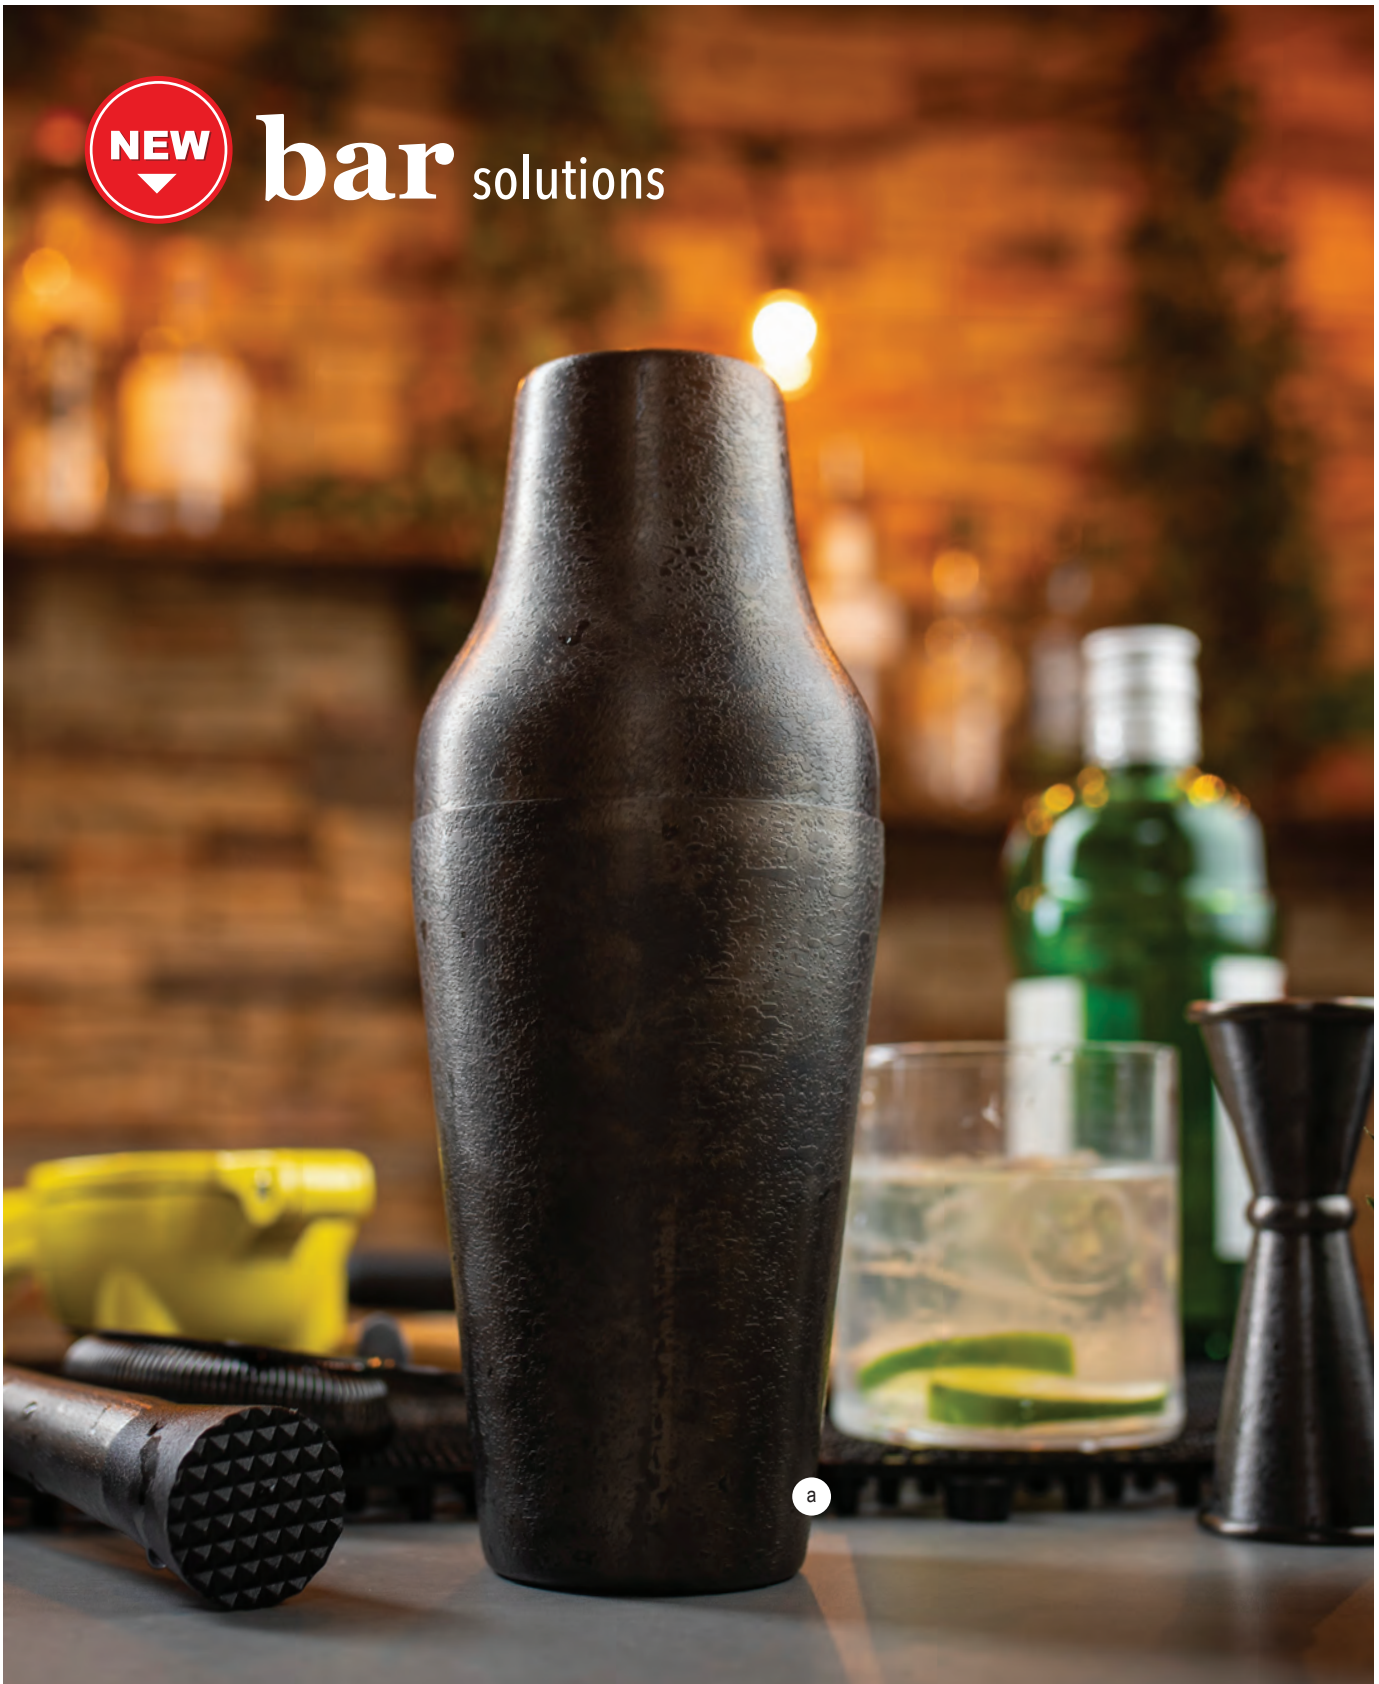

bar solutions

a