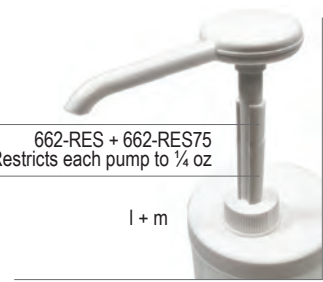

Pump restrictors are available to make pumps dispense less with each pump!