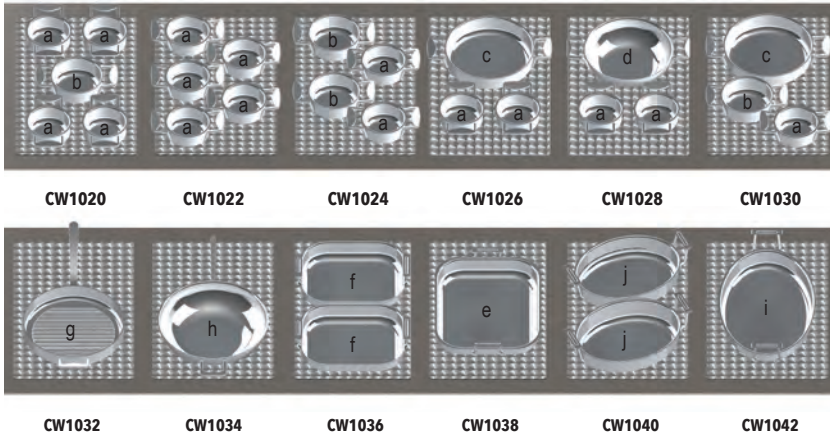

TRI-PLY STAINLESS STEEL HOT FOOD TEMPLATES

STANDARD SIZE: 13½ X 21⅝" FOR SINGLE WELL

Item	Description	Min Order/ Case Pack	S/S, BRS and RSS Finish ($)	Circle Swirl (CSS) Finish ($)	Embossed Finish ($)
STAINLESS STEEL					
CW1020_	Fits (4) CW2052, (1) CW7000	1 ea	312.00 ea	350.00 ea	390.00 ea
CW1022_	Fits (5) CW2052	1 ea	312.00 ea	350.00 ea	390.00 ea
CW1024_	Fits (2) CW2052, (2) CW7000	1 ea	312.00 ea	300.00 ea	350.00 ea
CW1026_	Fits (2) CW2052, (1) CW7010	1 ea	312.00 ea	350.00 ea	390.00 ea
CW1028_	Fits (2) CW2052, (1) CW7012	1 ea	312.00 ea	350.00 ea	390.00 ea
CW1030_	Fits (1) CW2052, (1) CW7000, (1) CW7010	1 ea	312.00 ea	350.00 ea	390.00 ea
CW1032_	Fits (1) CW7020	1 ea	312.00 ea	350.00 ea	390.00 ea
CW1034_	Fits (1) CW7014	1 ea	312.00 ea	350.00 ea	390.00 ea
CW1036_	Fits (2) CW2030	1 ea	312.00 ea	350.00 ea	390.00 ea
CW1038_	Fits (1) CW2032, (BRS, CSS & RSS only)	1 ea	312.00 ea	350.00 ea	—
CW1040_	Fits (2) CW2042	1 ea	312.00 ea	350.00 ea	390.00 ea
CW1042_	Fits (1) CW2044	1 ea	312.00 ea	350.00 ea	390.00 ea