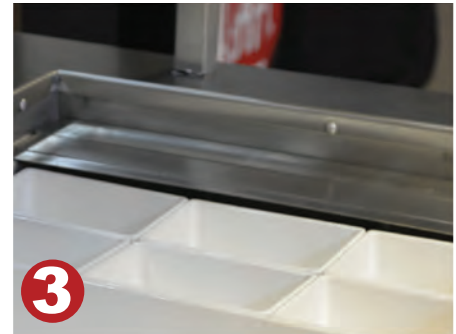

SIMPLE SOLUTIONS™ BUFFET SYSTEM

**COLD HOLDING
NATURAL
OR COATED
DOWN TO -20°F**

Scan code to view
our Cold Well
Simple Solutions™
Set-Up video.

keeping it **simple...**

Our Simple Solutions™ Buffet System is as easy to assemble as 1-2-3 to keep your cold storage presentations organized and help your operation perform more efficiently.

DROP-IN TEMPLATES

Place templates on the NSF-7 ledge inside your cold well unit. Each template is equal to one well. Per example above, a four well unit will need four templates. These templates rest slightly above the well floor and are perforated for maximum air flow circulation around our food bowls. We also offer riser templates that can be placed directly on the floor of your cold well for additional vertical space (see page 17).

CAST ALUMINUM BOWLS

These vessels are the same size and capacity as traditional food pans or hotel pans. They are available in a variety of sizes: Full, Half Long, Half, Third, Sixth and Ninth size, so they are easy to configure inside your well. They should fit tightly together to retain cold serving temperatures. If there are gaps between bowls, slide all bowls in same direction then fill gaps with adapter bars as needed.

SPACER BAR KIT

Kit includes one of each bar: 0.25", 0.5", 0.75", 1", 1.25" and 2". Use individually to fill gaps at the end of your well or use in any combination to replace vessels for smaller food service; or create an alternative serving surface. Bars are manufactured to rest on the NSF-7 ledge inside your well and block cold air from escaping to optimize the efficiency of your unit.

Need help with your well configuration? Please contact your TableCraft sales representative.

Select single adapter bars are also available, see page 20 for more options.