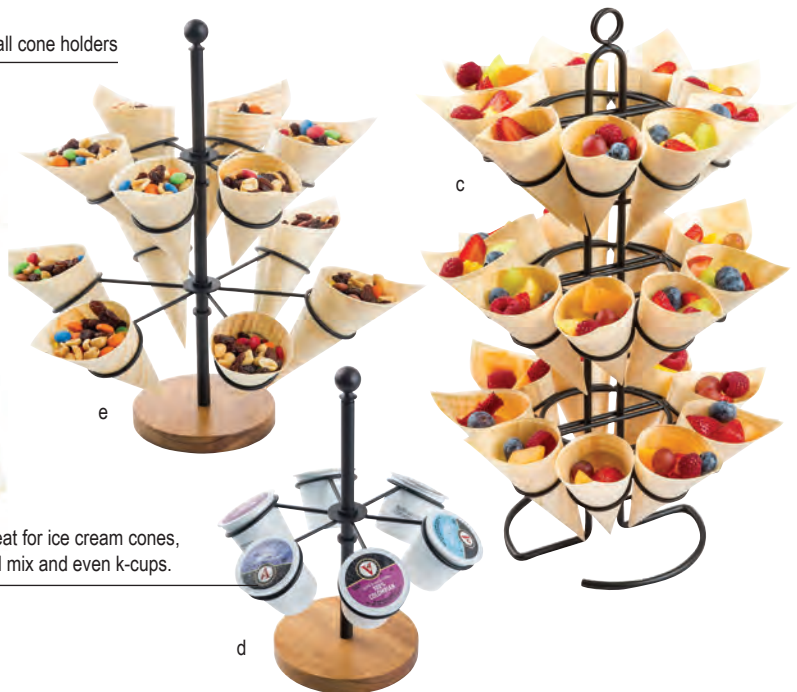

1¾" Ring diameter on all cone holders

Great for ice cream cones, trail mix and even k-cups.

DISPOSABLE CONE HOLDERS

- Display your disposable cones in style with our selection of tiered cone holders
- 10030 & 10031 feature rotating tiers for easy prepping and serving
- All styles include handles for easy transportation to and from the serving line

Item	Description	Min Order/ Case Pack	List Price ($)
DCH27	Chrome Plated Metal, Holds 27 Cones, 16¾ x 7 x 7"	1 ea / 6 ea	44.00 ea
c. DCH27BK	Black Powder Coated Metal, Holds 27 Cones, 16¾ x 7 x 7"	1 ea / 6 ea	44.00 ea
d. 10030	Black Powder Coated Steel & Acacia, Holds 6 Cones / K-Cups, 7¾ x 7¾ x 9¾"	1 ea / 12 ea	19.00 ea
e. 10031	Black Powder Coated Steel & Acacia, Holds 12 Cones / K-Cups, 10 x 10 x 13½"	1 ea / 12 ea	27.00 ea
f. *BBQ3500	Cone Holder/Chili Pepper Roaster, Stainless Steel, Holds 20 Cones, 11 x 5"	6 ea	20.94 ea

*Available as Cash & Carry