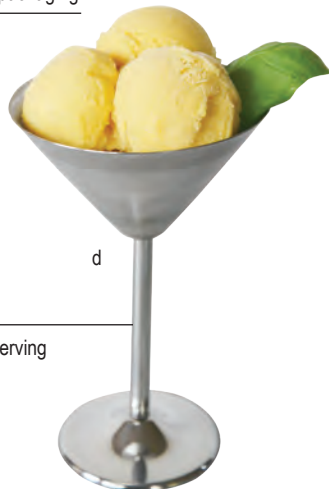

Coordinates with our Premium Barware range in Brushed Stainless Steel finish (page 199)

Classic jiggers have a polished finish with (oz/ml) capacity stamping.

In easy-to-stock packaging

Also a great option for serving appetizers or desserts.