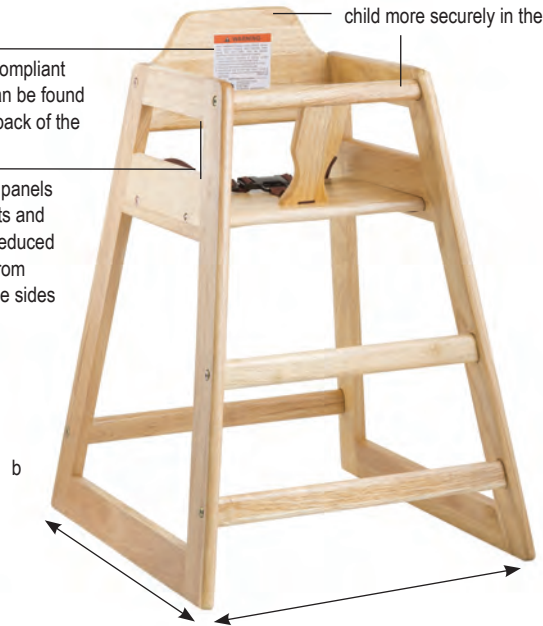

Increased stance and extended base bars added for stability and reduced risk of tipping.

Split washers will be used with all bolts to prevent them from loosening.