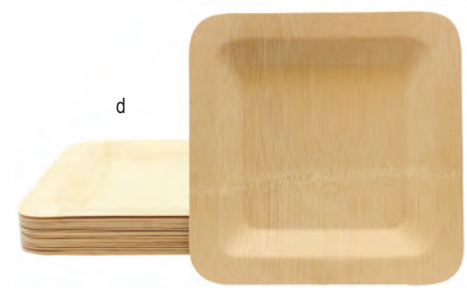

DISPOSABLE PLATES & TACO TAXIS

Perfect for outdoor dining, banquets or buffets, or even grab & go and food truck serving!

- Plates are available in varying sizes in both round and square
- For sanitary reasons, use one time only
- Conveniently packaged for Cash & Carry in packs of 25 plates each

Each Cash & Carry pack includes 25 plates