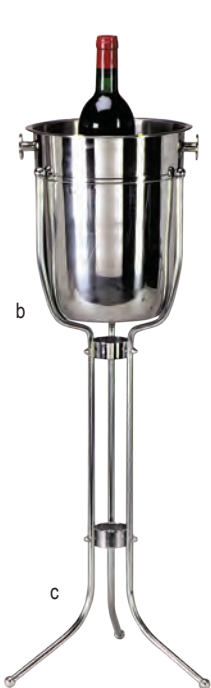

WINE FLIGHTS

- An appealing and convenient way to serve wine tastings
- Holds up to (3) 5" dia wine glasses (Not Included)

Item #	Description	Min Order/ Case Pack	List Price ($)
WINE FLIGHTS- BLACK POWDER COATED STEEL			
a.	WF200BK Black Powder Coated, 7½" dia x 14¼"	1 ea / 4 ea	22.00 ea

CHAMPAGNE/WINE BUCKETS & STANDS

Our Champagne/Wine Buckets & Stands are great for keeping champagne on ice or wines chilled without taking up valuable tabletop space

Item #	Description	Capacity	Min Order/ Case Pack	List Price ($)
CHAMPAGNE/WINE BUCKETS & STANDS-ASSORTED FINISHES				
b.	5188 Stainless Steel Bucket, Mirror Finish, 8¾" dia x 10" H (Fits Stand 5288)	8 qt	1 ea / 6 ea	32.00 ea
c.	5288 Chrome Plated Bucket Stand (Fits 5188)	-	1 ea / 8 ea	44.00 ea
d.	RWB119 Stainless Steel Double Wall Bucket, Rice Pattern, 8½" dia x 9¾" H (Fits stand 5398)	4 qt	1 ea / 2 ea	102.00 ea
e.	5198 Stainless Steel Bucket, Hammered Finish, 8" dia x 8½" H (Fits stand 5398)	8 qt	1 ea / 6 ea	45.20 ea
f.	5398 Stainless Steel, Mirror Finish Bucket Stand (Fits 5198 & RWB119)	-	1 ea / 6 ea	102.00 ea
g.	RS1432 Stainless Steel, Rice Pattern, Martini Glass Beverage Stand, 14½" dia x 32½"	4½ qt	1 ea	254.00 ea
h.	RS2132 Stainless Steel, Rice Pattern, Round Beverage Stand with Handle, 16" dia x 32½"	10¼ qt	1 ea	262.00 ea