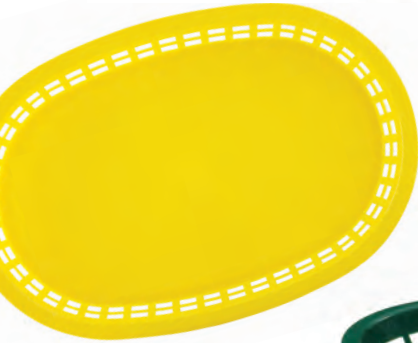

the classic plastic serving basket

a

b

c

d

e

Our baskets can also serve to safely hand off food or money in drive-thru or other contact-free situations

BLACK (BK)	RED (R)	FOREST GREEN (FG)	GREEN (G)	BROWN (BR)	ROYAL BLUE (BL)	GUNMETAL (GM)	YELLOW (Y)

OVAL BASKETS

- Heat lamp and microwave safe up to 150°F
- Dishwasher safe, top rack

Item #	Description	Min Order/ Case Pack	List Price ($)
CLASSIC OVAL BASKETS – HIGH DENSITY POLYETHYLENE, 9¼ X 6 X 1¼"			
1074BK	Black	36 ea	0.88 ea
1074BL	Royal Blue	36 ea	0.88 ea
1074BR	Brown	36 ea	0.88 ea
1074FG	Forest Green	36 ea	0.88 ea
1074G	Green	36 ea	0.88 ea
a. 1074R	Red	36 ea	0.88 ea
1074Y	Yellow	36 ea	0.88 ea
*C1074_	Pack of 12, Color Options (*BK,R,BR,FG,G,GM,Y)	3 pk	12.40 pk
JUMBO OVAL BASKETS– POLYPROPYLENE, 11¼ X 9 X 1¼"			
b. 1084BK	Black	36 ea	2.08 ea
1084FG	Forest Green	36 ea	2.08 ea
1084R	Red	36 ea	2.08 ea
*C1084_	Pack of 12, Color Options (*BK,FG,R)	3 pk	26.66 pk
CHICAGO PLATTER OVAL BASKETS – POLYPROPYLENE, 10½ X 7 X 1½"			
1076BK	Black	36 ea	1.24 ea
1076BL	Royal Blue	36 ea	1.24 ea
1076BR	Brown	36 ea	1.24 ea
1076FG	Forest Green	36 ea	1.24 ea
1076G	Green	36 ea	1.24 ea
1076R	Red	36 ea	1.24 ea
c. 1076Y	Yellow	36 ea	1.24 ea
*C1076_	Pack of 12, Color Options (*BK,R,BR,FG,G,Y)	3 pk	16.00 pk
SIDE ORDER OVAL BASKETS– HIGH DENSITY POLYETHYLENE, 8 X 5¼ X 2"			
1071BK	Black	36 ea	0.96 ea
1071BR	Brown	36 ea	0.96 ea
d. 1071FG	Forest Green	36 ea	0.96 ea
1071R	Red	36 ea	0.96 ea
TEXAS PLATTER OVAL BASKETS–POLYPROPYLENE, 12¼ X 9½ X 1½"			
1086BK	Black	36 ea	2.08 ea
1086FG	Forest Green	36 ea	2.08 ea
e. 1086R	Red	36 ea	2.08 ea
*C1086_	Pack of 12, Color Options (*BK,FG)	3 pk	26.66 pk

* Available as Cash & Carry