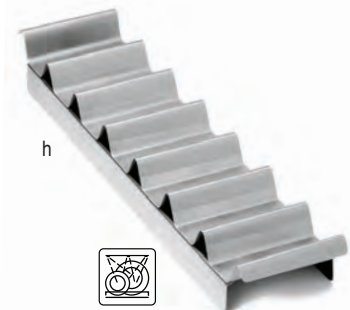

PREP TRAYS/RAILS