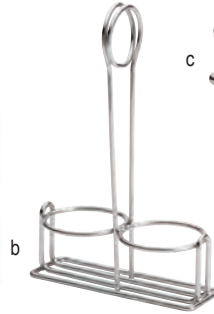

rack 'em up

TABLETOP CADDIES