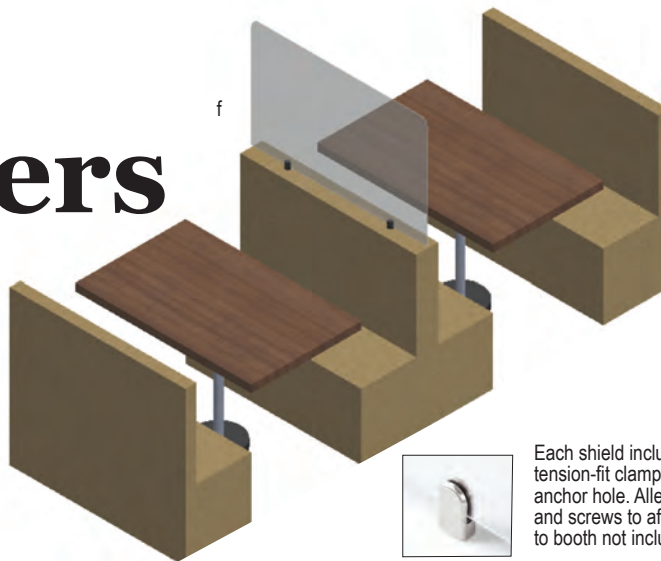

These accordion-style shields are easy to set-up and store.

- Flexible channel connectors make them almost transparent
- Quick assembly and disassembly for cleaning
- No hardware required

BOOTH SAFETY SHIELDS FOR BOOTH SEATING

Create additional safety barriers between customers with booth seating dividers.

- Sized to fit standard 48" deep booths
- Custom sizes are also available
- Mounting hardware included
- Minimal assembly required

BOOTH SEATING SHIELD
#CWACRB48
Overall size: 48 x 30 x 1/4"
\$415.00 ea

safety in numbers

CAFETERIA SAFETY SHIELDS FOR CAFETERIA SEATING

Create a safety barrier between patrons in communal and cafeteria seating areas with cafeteria dividers.

- Freestanding units are sized to fit most standard cafeteria tables or benches
- Easy to assemble (2 person job)

Each shield includes two tension-fit clamps with anchor hole. Allen wrench and screws to affix clamps to booth not included.