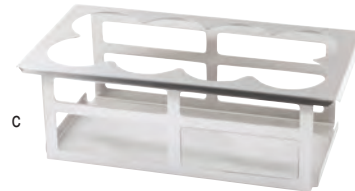

SQUEEZE BOTTLE HOLDERS, CADDIES & TEMPLATE ORGANIZERS

Expands to hold from 3 to 6
squeeze bottles (accommodates
12 oz, 16 oz or 24 oz bottles)

Item #	Description	Capacity	Min Order/ Case Pack	List Price (\$)
EXPANDABLE SQUEEZE BOTTLE HOLDERS – 18/8 STAINLESS STEEL				
a.	T3456 (10½ x 3¾ x 2" - 3" dia) Holds up to 6 bottles	—	1 ea / 6 ea	60.00 ea
SQUEEZE BOTTLE TEMPLATE ORGANIZERS – STAINLESS STEEL				
b.	SQH6 Holds up to (6) 2½" dia bottles (13 x 7 x 4½") fits 1/3 size food well opening	—	1 ea / 6 ea	80.00 ea
c.	SQH8 Holds up to (8) 2½" dia bottles (13 x 7 x 4½") fits 1/3 size food well opening	—	1 ea / 6 ea	80.00 ea
d.	T4 Holds up to (4) 2¾" dia bottles (6¾ x 7") fits 1/6 size food pan	—	1 ea / 12 ea	20.14 ea
e.	T6 Holds up to (6) 3" dia bottles (12¾ x 7") fits 1/3 size food pan	—	1 ea / 12 ea	25.44 ea
f.	T8 Holds up to (8) 2¾" dia bottles (12¾ x 7") fits 1/3 size food pan	—	1 ea / 12 ea	25.44 ea
g.	10817 Holds up to (3) 3¾" dia bottles fits 1/3 size food pan	—	1 ea / 12 ea	27.00 ea
SQUEEZE BOTTLE CADDIES—POWDER COATED METAL				
	SBC4 Caddy, Holds 4 Squeeze Bottles (7¾ x 7¼ x 4⅞")	—	2 ea	30.00 ea
h.	SBC6 Caddy, Holds 6 Squeeze Bottles (11¼ x 7¼ x 4⅞")	—	2 ea	34.00 ea
FUNNEL—SILICONE				
i.	10722 Silicone (for 38mm, 53mm, & 63mm Squeeze Bottles)	—	1 ea / 12 ea	4.00 ea