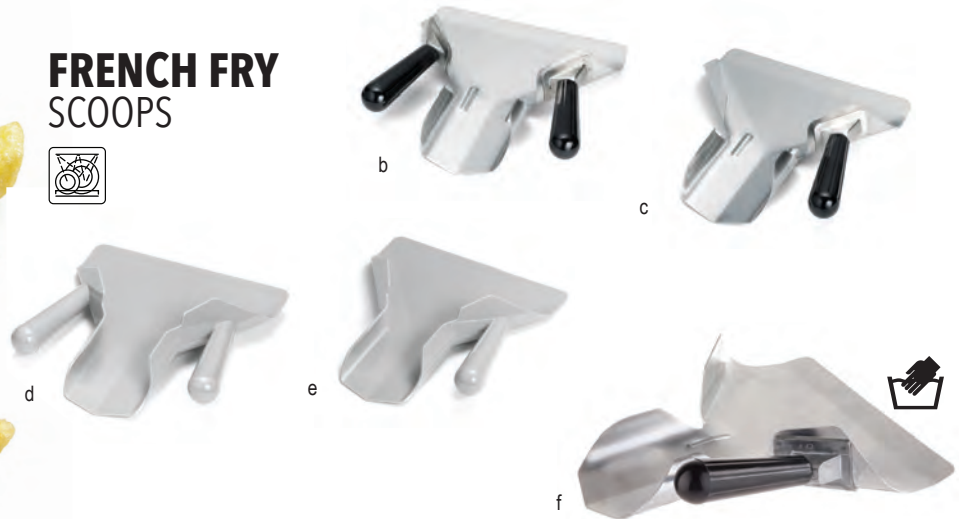

FRENCH FRY SCOOPS