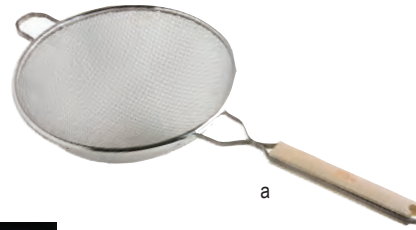

STRAINERS & FRY ACCESSORIES

STRAINERS & CHINA CAPS

Item #	Description	Min Order/ Case Pack	List Price ($)
DOUBLE MESH STRAINERS—TIN PLATED, WOOD HANDLES †			
82	6 1/4" dia, Fine Mesh	1 ea / 12 ea	8.10 ea
84	7 5/8" dia, Fine Mesh	1 ea / 12 ea	10.76 ea
a. 87	10 1/4" dia, Fine Mesh	1 ea / 12 ea	21.72 ea
96	6 1/4" dia, Medium Mesh	1 ea / 12 ea	8.08 ea
b. 98	7 3/4" dia, Medium Mesh	1 ea / 12 ea	10.20 ea
99	10 1/4" dia, Medium Mesh	1 ea / 12 ea	21.20 ea
SINGLE MESH STRAINERS—TIN PLATED, WOOD HANDLES †			
86	6 1/4" dia, Medium Mesh	1 ea / 12 ea	6.58 ea
88	8" dia, Medium Mesh	1 ea / 12 ea	8.84 ea
c. 89	10 1/4" dia, Medium Mesh	1 ea / 12 ea	17.76 ea
d. 90	4 3/4" dia, Fine Mesh	1 ea / 12 ea	5.04 ea
92	6 1/4" dia, Fine Mesh	1 ea / 12 ea	6.80 ea
94	7 3/4" dia, Fine Mesh	1 ea / 12 ea	8.82 ea
97	10 1/4" dia, Fine Mesh	1 ea / 12 ea	17.24 ea
STRAINERS—18/8 STAINLESS STEEL			
348	2 qt. 7 1/4" dia, Fine Mesh	1 ea / 6 ea	66.32 ea
e. 349	2 1/2 qt. 9 3/4" dia, Fine Mesh	1 ea / 6 ea	90.70 ea
REINFORCED STRAINERS—TIN PLATED, DOUBLE MEDIUM MESH, WOOD HANDLES †			
f. 1021	8 3/4" dia, Flat Handle	1 ea / 6 ea	30.56 ea
1022	10 1/4" dia, Flat Handle	1 ea / 6 ea	33.00 ea
1023	11 3/4" dia, Round Handle	1 ea / 6 ea	51.64 ea
1024	13 3/4" dia, Round Handle	1 ea / 6 ea	62.98 ea
CHINA CAPS—18/8 STAINLESS STEEL			
1610	4 qt. 9 5/8" dia, Coarse Mesh	1 ea / 12 ea	52.34 ea
1612	6 qt. 12" dia, Coarse Mesh	1 ea / 12 ea	61.04 ea
g. 1710	4 qt. 10" dia, Fine Mesh	1 ea / 12 ea	52.04 ea
1712	6 qt. 12" dia, Fine Mesh	1 ea / 12 ea	60.92 ea

† Hand wash only