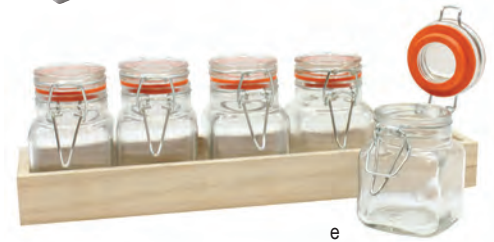

TASTING JARS