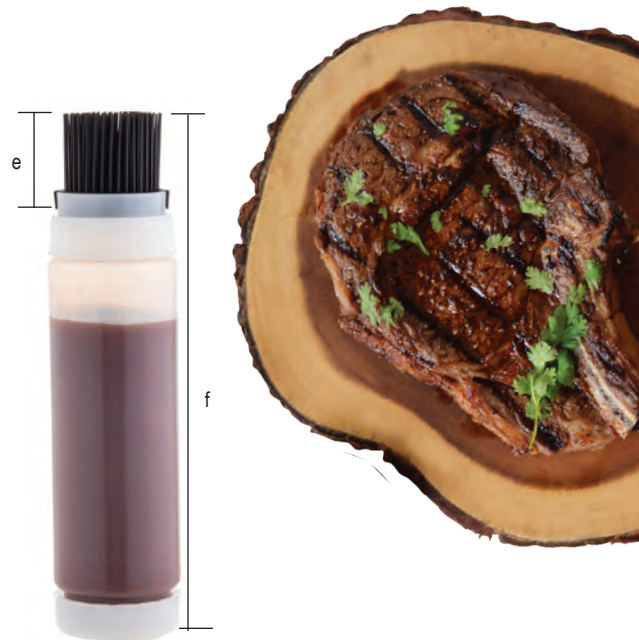

BASTING BRUSH 63MM SQUEEZE BOTTLE

High-heat black silicone brush makes dispensing and brushing sauces and marinades easy, convenient and reduces the mess.

- Available as a kit with 24SV or as separate accessory (black silicone brush tip ONLY)
- Brush works with 63mm opening InvertaTop Bottles (24SV/C24SV, 32SV/C32SV)
- Replaces N20CBBQ
- Heat safe up to 390°F
- Easy to clean, dishwasher safe
- NSF Listed

Item #	Description	Capacity	Min Order/ Case Pack	List Price ($)
SILICONE BASTING BRUSH, 63MM				
e. 10162BK	Silicone Basting Brush Top, Black	—	12 ea / 144 ea	6.22 ea
f. 10727	Kit, Includes (12) Basting Brushes and (12) 24SV Bottles	24 oz	12 ea	11.22 ea