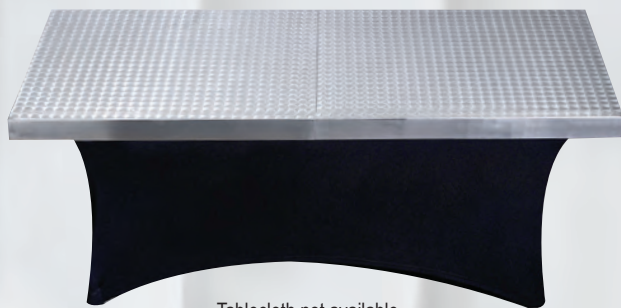

BOOTH SEATING SHIELD
#CWACRB48
Overall size: 48 x 30 x 1/4"
\$415.00 ea

safety in numbers

CAFETERIA SAFETY SHIELDS FOR CAFETERIA SEATING

Create a safety barrier between patrons in communal and cafeteria seating areas with cafeteria dividers.

- Freestanding units are sized to fit most standard cafeteria tables or benches
- Easy to assemble (2 person job)

Each shield includes two tension-fit clamps with anchor hole. Allen wrench and screws to affix clamps to booth not included.

Reinforced Welded
Corners

Shown with Circle Swirl Finish
(CW22237CSS)

set the **table**

An eye-catching way to dress up banquet, bar or dining tables. From heavy-duty Stainless Steel to lightweight aluminum, standard sizes to unique shapes; we have a cover to top your table and add style to your buffet service.