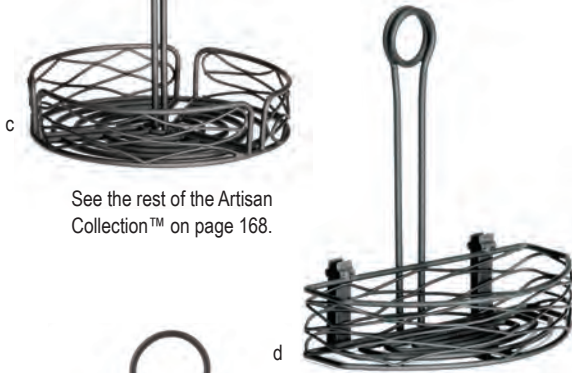

See the rest of the Artisan Collection™ on page 168.