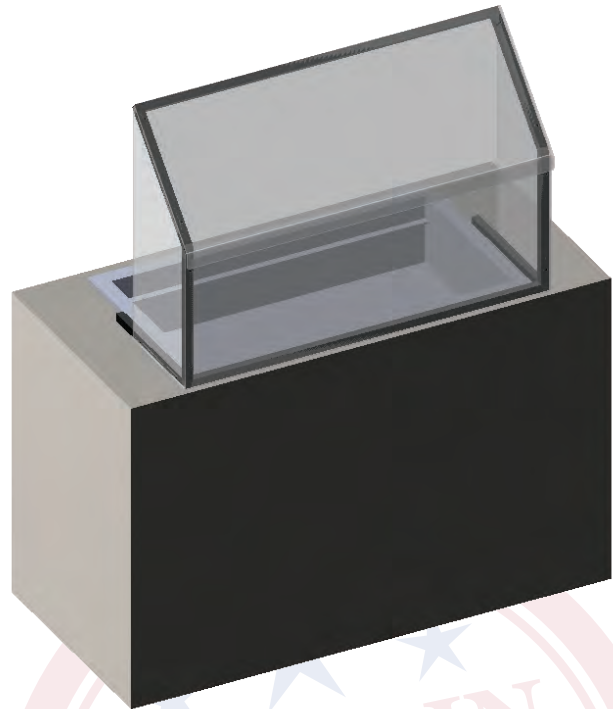

Item #	Description	Min Order/ Case Pack	List Price ($)
COLLAPSIBLE METAL FRAME SAFETY SHIELDS FOR COLD WELLS			
CW2WELLSHIELD	34¾ x 17¾ x 32", 2 Well Shield	1 ea	700.00
c. CW3WELLSHIELD	48½ x 17¾ x 32", 3 Well Shield	1 ea	855.00
CW4WELLSHIELD	62 x 17¾ x 32", 4 Well shield	1 ea	895.00

Custom styles and sizes available. Contact your TableCraft Rep for a quote.