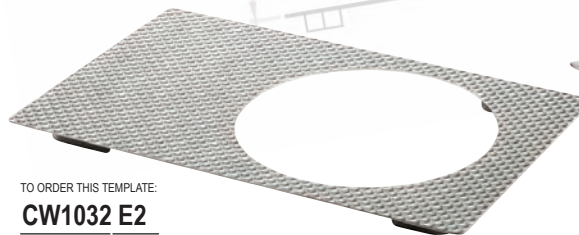

TO ORDER THIS TEMPLATE:
CW1032 E2
ITEM NUMBER FINISH