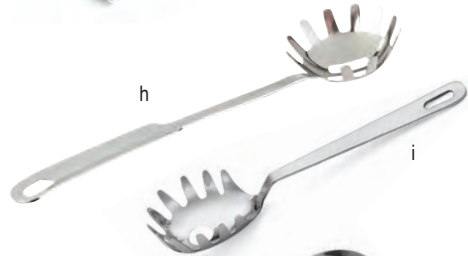

SERVING UTENSILS

Item #	Description	Min Order/ Case Pack	List Price ($)
TONGS-STAINLESS STEEL			
a. 4401	8¾" Pasta Tongs	1 ea / 12 ea	10.68 ea
b. 4402	8¾" Tongs	1 ea / 12 ea	10.88 ea
c. 4403	7½" Tongs	1 ea / 12 ea	5.36 ea
d. 4404	9½" Tongs	1 ea / 12 ea	8.10 ea
e. 4405	6½" Tongs	1 ea / 12 ea	3.20 ea
f. 4406	8½" Tongs	1 ea / 12 ea	5.50 ea
g. 4407	9½" Flat Tongs	1 ea / 12 ea	12.56 ea
SERVING UTENSILS, STAINLESS STEEL			
h. 20110	13" Pasta Grabber, Round Bowl	1 ea / 12 ea	12.34 ea
i. 2068	10½" Pasta Grabber, Oval Bowl	1 ea / 12 ea	13.00 ea
SERVING SPOON, HOLLOW HANDLE, STAINLESS STEEL			
j. 4333	11¼" Solid Serving Spoon	1 ea / 12 ea	6.34 ea
k. 4334	11¼" Slotted Serving Spoon	1 ea / 12 ea	6.34 ea

SPOON RESTS

Ideal size for a spoon rest in buffet service

PROFESSIONAL
BAKEWARE
BY **PROPER**

TO ORDER:

CW4062 **W**
item number color code

COATED CAST ALUMINUM
SEE PAGE 13 FOR DETAILS

Item #	Description	Min Order/ Case Pack	Natural ($)	Color Coated ($)
SIERRA COLLECTION™-CAST ALUMINUM, NATURAL OR COATED				
i. CW4062_	Extra Small, 4¼ x 4¼ x ½" Willis, TX only	1 ea	25.00 ea	32.00 ea

SPOON RESTS

Item #	Description	Min Order/ Case Pack	List Price ($)
STAINLESS STEEL			
m. *HVSP1	Vertical Spoon Rest, 4¾ x 3¾ x 8¼"	6 ea	9.48 ea
n. *HB1	Single Spoon Rest, Brushed Finish, 8 x 3¾ x 1½"	12 ea	6.00 ea
o. *HB2	Double Spoon Rest, Brushed Finish, 7½ x 7 x 2"	12 ea	11.00 ea
p. HB3	Single Spoon Rest, Brushed Square, 5 x 5 x ¾"	1 ea / 6 ea	7.00 ea

* Available as Cash & Carry