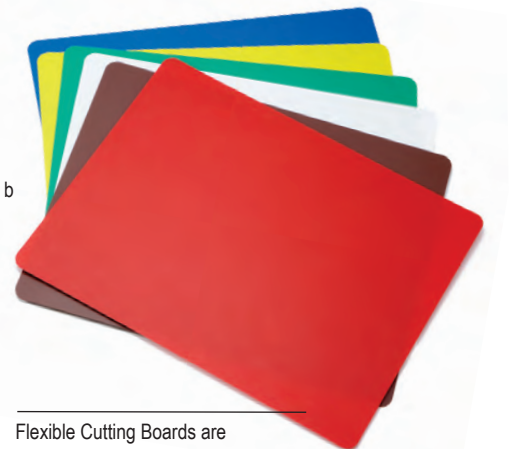

FLEXIBLE CUTTING BOARDS

- Assorted packs include (1) each of blue, green, brown, red, white and yellow

Item #	Description	Min Order/ Case Pack	List Price ($)
FLEXIBLE CUTTING BOARDS—POLYPROPYLENE			
12 x 18" (1.5 mm Thickness)			
b. FCB1218A	Assorted Colors	1 pk / 6 pk	31.32 pk
FCB1218W	White	1 pk / 6 pk	31.32 pk
15 x 20" (1.5 mm Thickness)			
FCB1520A	Assorted Colors	1 pk / 6 pk	42.76 pk
FCB1520W	White	1 pk / 6 pk	42.76 pk
18 x 24" (1.5 mm Thickness)			
FCB1824A	Assorted Colors	1 pk / 6 pk	63.90 pk
FCB1824W	White	1 ea / 6 pk	63.90 pk

b

Flexible Cutting Boards are lightweight, useful for outside catering events