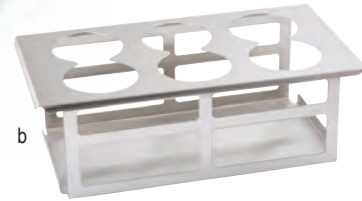

SQUEEZE BOTTLE HOLDERS, CADDIES & TEMPLATE ORGANIZERS

Expands to hold from 3 to 6
squeeze bottles (accommodates
12 oz, 16 oz or 24 oz bottles)

Item #	Description	Capacity	Min Order/ Case Pack	List Price (\$)
EXPANDABLE SQUEEZE BOTTLE HOLDERS – 18/8 STAINLESS STEEL				
a.	T3456 (10½ x 3¾ x 2" - 3" dia) Holds up to 6 bottles	—	1 ea / 6 ea	60.00 ea
SQUEEZE BOTTLE TEMPLATE ORGANIZERS – STAINLESS STEEL				
b.	SQH6 Holds up to (6) 2½" dia bottles (13 x 7 x 4½") fits 1/3 size food well opening	—	1 ea / 6 ea	80.00 ea
c.	SQH8 Holds up to (8) 2½" dia bottles (13 x 7 x 4½") fits 1/3 size food well opening	—	1 ea / 6 ea	80.00 ea
d.	T4 Holds up to (4) 2¾" dia bottles (6¾ x 7") fits 1/6 size food pan	—	1 ea / 12 ea	20.14 ea
e.	T6 Holds up to (6) 3" dia bottles (12¾ x 7") fits 1/3 size food pan	—	1 ea / 12 ea	25.44 ea
f.	T8 Holds up to (8) 2¾" dia bottles (12¾ x 7") fits 1/3 size food pan	—	1 ea / 12 ea	25.44 ea
g.	10817 Holds up to (3) 3¾" dia bottles fits 1/3 size food pan	—	1 ea / 12 ea	27.00 ea
SQUEEZE BOTTLE CADDIES—POWDER COATED METAL				
	SBC4 Caddy, Holds 4 Squeeze Bottles (7¾ x 7¼ x 4⅞")	—	2 ea	30.00 ea
h.	SBC6 Caddy, Holds 6 Squeeze Bottles (11¼ x 7¼ x 4⅞")	—	2 ea	34.00 ea
FUNNEL—SILICONE				
i.	10722 Silicone (for 38mm, 53mm, & 63mm Squeeze Bottles)	—	1 ea / 12 ea	4.00 ea