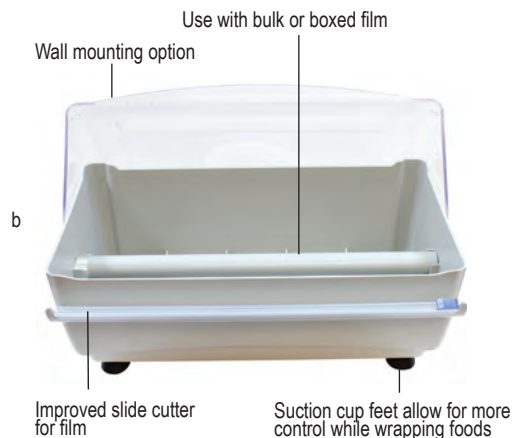

KENKUT II™ FILM OR FOIL DISPENSER

- Perfect for dispensing film and foil, holds 24" rolls up to 6" diameter (3,000 ft. rolls)
- Features a metal safety blade
- A hygienic solution, complies to HACCP and food code standards
- Strong and durable featuring integrated handles, wall-mounting option and suction-cup feet
- Anti-static bar

a

Item #	Description	Min Order/ Case Pack	List Price ($)
KENKUT II™ DISPENSER-ABS PLASTIC			
a. KK6	Fits 24" Film / Foil Rolls, 27½ x 8½ x 7¼"	1 ea	134.40 ea
REPLACEMENT PARTS & ACCESSORIES			
RB6	Blade for KK6, 24"	1 ea	4.12 ea
KK6D	Dowel Rod for KK6, 24"	1 ea	6.20 ea
SC2	Suction Cups	4 ea / 400 ea	2.00 ea
SB24	Static Bar	1 ea	4.00 ea
KKP4	Kenkut® Replacement Hinge Pin 8½ x ½ x .116" Stainless Steel (200 Series) for KK6	1 ea	0.80 ea

Product support or video training visit: www.kenkut.com

RAPID WRAP™ FILM DISPENSER

- Simple load-and-go solution for film dispensing to reduce cross-contamination from cardboard boxes
- Complies to HACCP and food code standards
- Mount on the wall or attach to the work surface with suction feet

Item	Description	Min Order/ Case Pack	List Price ($)
RAPID WRAP™ DISPENSER-ABS PLASTIC			
b. RWS12	16½ x 9¼ x 9¼" Dispenser, fits 12" Film Rolls	1 ea	56.70 ea
REPLACEMENT PARTS & ACCESSORIES			
RWS12SRB	Slide Cutter for RWS12	1 ea / 44 ea	5.24 ea
RWS12DL	Replacement Dowel for RWS12	1 ea	4.00 ea
SC2	Replacement Suction Cups	4 ea / 400 ea	2.00 ea

US PATENT NO. D781,066S

b