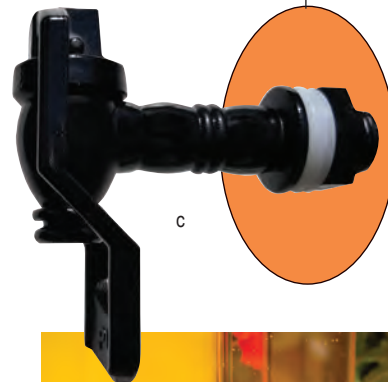

TOUCHLESS FAUCETS

Upgrade your TableCraft beverage dispenser with our new touchless faucets that provide sanitary, no contact dispensing. Hands free faucet options allow you to keep your employees, patrons and operation safe and clean while earning the trust of your customers.

- Simple, push designs are convenient, clean and easy to use
- Great for self-serve beverage serving options without the risk of repeated hand contact

Item #	Description	Min Order/ Case Pack	List Price ($)
TOUCHLESS FAUCETS			
c.	10626 Universal Faucet, Black (Fits ALL Plastic & Glass Beverage Dispensers)	1 ea	4.32 ea
d.	70F Faucet with Chrome Plated Metal (Fits 70 Dual Beverage Dispenser - see page 105)	1 ea	53.20 ea

Need "hands free" dispensing?
Our touchless faucet (10626)
is available to fit ALL our
dispensers (sold separately)