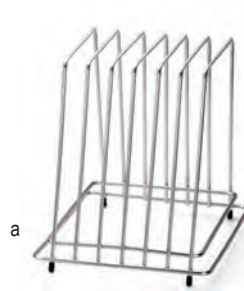

CUTTING BOARD RACKS

b

*Brushes and boards not included.

Item #	Description	Min Order/ Case Pack	List Price ($)
CUTTING BOARD RACKS—STAINLESS STEEL, BLACK VINYL OR COATED METAL			
a.	CBR6 9½ x 12 x 11" Stainless Steel (Holds 6 Cutting Boards)	1 ea / 10 ea	62.22 ea
b.	CBR6BK 12½ x 9½ x 10" Black Vinyl-Coated with 6 Hooks (Holds 6 Cutting Boards, 6 Brushes)	1 ea / 10 ea	27.48 ea
c.	WSC12 10¾ x 13½ x 10½ Stainless Steel (Holds 6 Cutting Boards)	1 ea / 6 ea	44.00 ea

d

a

c

BUTCHER BOARD CHOPPING BLOCKS

e

Item #	Description	Min Order/ Case Pack	List Price ($)
BIRCHWOOD BUTCHER BLOCKS			
d.	CBW1218175 18 x 12 x 1¾"	1 ea / 4 ea	67.82 ea
	CBW1520175 20 x 15 x 1¾"	1 ea / 3 ea	94.20 ea
	CBW1824175 24 x 18 x 1¾"	1 ea / 3 ea	135.00 ea
	CBW1830175 30 x 18 x 1¾"	1 ea / 2 ea	164.00 ea

CARVING BOARD WITH CHANNEL

f

Item #	Description	Min Order/ Case Pack	List Price ($)
BIRCHWOOD BOARDS			
e.	CBW20161L 20 x 16 x 1½" with feet	1 ea / 4 ea	70.00 ea
f.	CBW241615 24 x 16 x 1½"	1 ea / 3 ea	83.60 ea