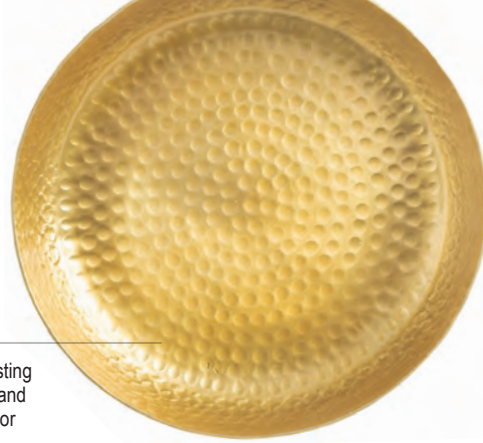

CRACKLE COLLECTION™

Enhance your tabletop setting with our Crackle Collection of serving cups and platters, featuring a distinctively elegant "crackle" pattern in two colors: gold and black. The full assortment allows you to dress your tabletop and perfectly present your entrees, sides, desserts and more!

- Durable Aluminum construction
- Heat safe up to 150°F