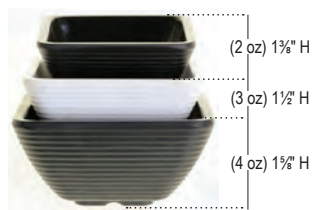

it's not complete without the condiments

MELAMINE RAMEKINS

- Versatile ramekins in a range of colors and sizes
- Ideal for serving side dishes, dressings and for easy portion control
- Nests together for easy storage

SERVING SOLUTIONS
RAMEKINS & ACCESSORIES

Item #	Description	Color	Capacity	Min Order/ Case Pack	List Price ($)

ROUND RAMEKINS—MELAMINE

a.	RAM2RDB	Round, Straight, Bone		2 oz	12 ea	1.80 ea
b.	RAM2W	Round, Smooth, White		2 oz	12 ea	1.62 ea
	RAM3W	Round, Smooth, White		3 oz	12 ea	1.66 ea
c.	RAM1FBK	Round, Fluted, Black		1 oz	12 ea	0.98 ea
	RAM2BK	Round, Smooth, Black		2 oz	12 ea	1.62 ea
	RAM3BK	Round, Smooth, Black		3 oz	12 ea	1.66 ea
	RAM2RGN*	Round, Ribbed, Green		2 oz	12 ea	2.60 ea
	RAM3RGN*	Round, Ribbed, Green		3 oz	12 ea	3.00 ea
	RAM4RGN*	Round, Ribbed, Green		4 oz	12 ea	3.60 ea
	RAM2RR*	Round, Ribbed, Red		2 oz	12 ea	2.60 ea
	RAM3RR*	Round, Ribbed, Red		3 oz	12 ea	3.00 ea
	RAM4RR*	Round, Ribbed, Red		4 oz	12 ea	3.60 ea
	RAM2RX*	Round, Ribbed, Orange		2 oz	12 ea	2.60 ea
	RAM3RX*	Round, Ribbed, Orange		3 oz	12 ea	2.90 ea
	RAM4RX*	Round, Ribbed, Orange		4 oz	12 ea<!-- <td-->3.60 ea	
	RAM2RW*	Round, Ribbed, White		2 oz	12 ea	2.60 ea
	RAM3RW*	Round, Ribbed, White		3 oz	12 ea	2.90 ea
	RAM4RW*	Round, Ribbed, White		4 oz	12 ea	3.60 ea
	RAM2RBK*	Round, Ribbed, Black		2 oz	12 ea	2.60 ea
	RAM3RBK*	Round, Ribbed, Black		3 oz	12 ea	2.90 ea
	RAM4RBK*	Round, Ribbed, Black		4 oz	12 ea	3.60 ea

SQUARE RAMEKINS—MELAMINE

	RAMS2W*	Square, Ribbed, White		2 oz	12 ea	2.60 ea
	RAMS3W*	Square, Ribbed, White		3 oz	12 ea	3.00 ea
	RAMS4W*	Square, Ribbed, White		4 oz	12 ea	3.54 ea
	RAMS2BK*	Square, Ribbed, Black		2 oz	12 ea	2.60 ea
	RAMS3BK*	Square, Ribbed, Black		3 oz	12 ea	3.00 ea
	RAMS4BK*	Square, Ribbed, Black		4 oz	12 ea	3.60 ea
d.	MB21	Square, Smooth White		2 oz	12 ea	3.40 ea