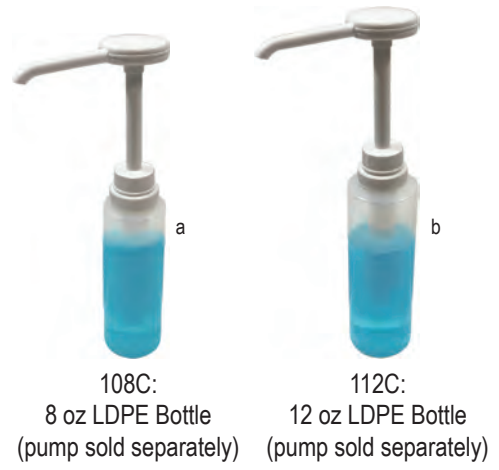

Item #	Description	Min Order/ Case Pack	List Price ($)
LDPE BOTTLES			
a. 108C	8 oz Bottle	72 ea	1.12 ea
b. 112C	12 oz Bottle	36 ea	1.42 ea
c. 124C-1	24 oz Bottle	12 ea	1.98 ea
d. 32C	32 oz Bottle	12 ea	2.64 ea
HDPE JUGS			
e. 1032J	32 oz Jug	12 ea	5.20 ea
f. 1064J	64 oz Jug	6 ea	5.00 ea
g. 1128J	128 oz Jug	6 ea	5.60 ea
h. 10529	1 gal Jug w/ 38mm Storage Cap	1 ea	4.60 ea
STORAGE CAPS			
i. 1017BK	Black Cap	1 ea	0.96 ea
1017BR	Brown Cap	1 ea	0.96 ea
1017GN	Green Cap	1 ea	0.96 ea
1017R	Red Cap	1 ea	0.96 ea
j. 1017W	White Cap	1 ea	0.96 ea
k. 1017X	Orange Cap	1 ea	0.96 ea
1017Y	Yellow Cap	1 ea	0.96 ea
1017A	Assorted Caps, 1 of Each Color (no black)	6 ea	0.96 ea
KITS			
66238	1 oz Economy Pump w/ 38mm Adapter Cap	1 ea / 12 ea	9.36 ea
•C66238	1 oz Economy Pump w/ 38mm Adapter Cap, Pack of 6	1 pk / 12 pk	59.90 pk
66289	1 oz Economy Pump w/ 89mm Adapter Cap	1 ea / 12 ea	9.42 ea
662110NT	1 oz Economy Pump w/ 110mm Snap-Cap	1 ea / 12 ea	9.78 ea
662110	1 oz Economy Pump w/ 110mm Adapter Cap	1 ea / 12 ea	9.58 ea
662160	1 oz Economy Pump w/ 160mm Snap-Cap	1 ea / 12 ea	9.58 ea
•662K	1 oz Economy Pump w/ 1 of Each Adapter Cap	1 ea / 12 ea	18.04 ea
n. •663K	1 oz Stationary Pump w/ 1 of Each Adapter Cap	1 ea / 6 ea	49.38 ea
•664K	Kit Includes: (1) 664 1 oz Maxi Pump and (1) Each of: 38mm, 89mm, 110mm, NT110mm, 160mm	1 ea / 6 ea	49.16 ea
REPLACEMENT PARTS & ACCESSORIES			
1032J	Quart Jar Only	12 ea	5.20 ea
1064J	Half Gallon Jar Only	6 ea	5.00 ea
1128J	Gallon Jar Only	6 ea	5.60 ea
NT110MM	110mm Snap-Cap (No Threading)	6 ea	1.24 ea