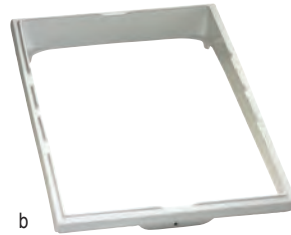

b

**DURACOAT™
CAST COATINGS**

FOR ANGLED RISER CWARDG01 ONLY
COLOR SWATCHES ON PAGE 13

Item	Description	Min Order/ Case Pack	Natural ($)	Color Coated ($)
CAST ALUMINUM				
b.	CWARDG01_ Full, Vertical 13¼ x 21¼ x 2¼"	1 ea	180.00 ea	248.00 ea