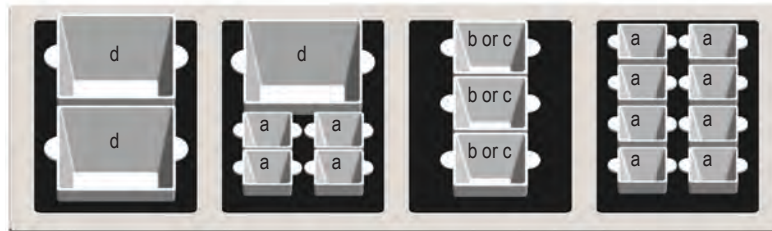

COUNTRY KITCHEN COLLECTION™

COLD FOOD TEMPLATES

- Templates designed to fit within NSF-7 cold wells
- Enables you to keep food within the recommended safe zone
- Ideal solution for when you need to lower the serving vessels below the air curtain
- Templates dimensions: 12¾" X 21¼" SINGLE WELL

Item #	Description	Min Order/ Case Pack	Aluminum Finish ($)	Color Coated ($)
CW5102				
CW5104				
CW5106				
CW5110				
COLD FOOD TEMPLATES—ALUMINUM, FINISHED OR COATED				
CW5102_	Fits (2) CW1490	1 ea	340.20 ea	450.00 ea
CW5104_	Fits (4) CW1480, (1) CW1490	1 ea	340.20 ea	450.00 ea
CW5106_	Fits (3) CW1460 or (3) CW1470	1 ea	340.20 ea	450.00 ea
e. CW5110_	Fits (8) CW1480	1 ea	340.20 ea	450.00 ea

TO ORDER THIS TEMPLATE:
CW5110BK
ITEM NUMBER COATING