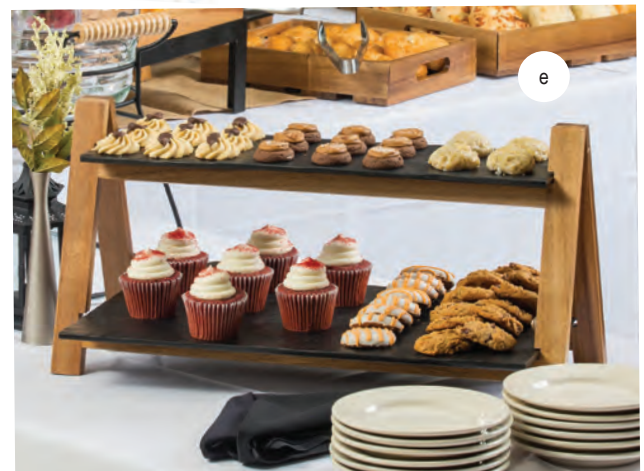

FROSTONE 2-TIER RISER FRAMES

- Create a fun display with these a-frame style folding risers
- Frames features silicone non-slip pads to keep your items in place
- Kits are available in Acacia and Black Painted Wood Frames
- All kits include Black Slate display trays, White Marble and Distressed Wood trays are also available to add variety to displays (see page 60 for more options).

Item #	Description	Min Order/ Case Pack	List Price ($)
KITS—ACACIA & BLACK PAINTED WOOD			
	RMG1KITACA Includes RMG1ACA (Acacia), MG2 & MG3 Frame dimensions: 15 x 8 x 11½"	1 set	110.00 set
e.	RMG2KITACA Includes RMG2ACA (Acacia), MG1 & MGL2 Frame dimensions: 23 x 8 x 11½"	1 set	160.00 set
	RMG1KITBK Includes RMG1BK (Black), MG2 & MG3 Frame dimensions: 15 x 8 x 11½"	1 set	110.00 set
	RMG2KITBK Includes RMG2BK (Black), MG1 & MGL2 Frame dimensions: 23 x 8 x 11½"	1 set	160.00 set