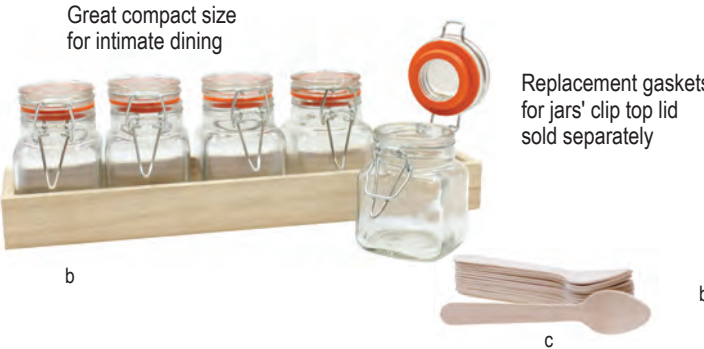

Item #	Description	Min Order/Case Pack	List Price (\$)
BAMBOO OR ACACIA			
a. FLIGHT1	Bamboo Flight, Holds 4 Glasses 17 x 4 x 5/8"	1 ea / 10 ea	17.90 ea
FLIGHT2	Acacia Flight, Holds 4 Glasses, 17 x 4 x 5/8"	1 ea / 10 ea	17.52 ea