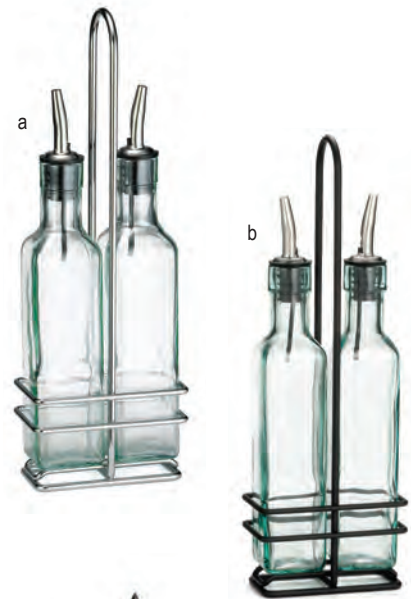

* Available as Cash & Carry

*(h) Not a product of Italy