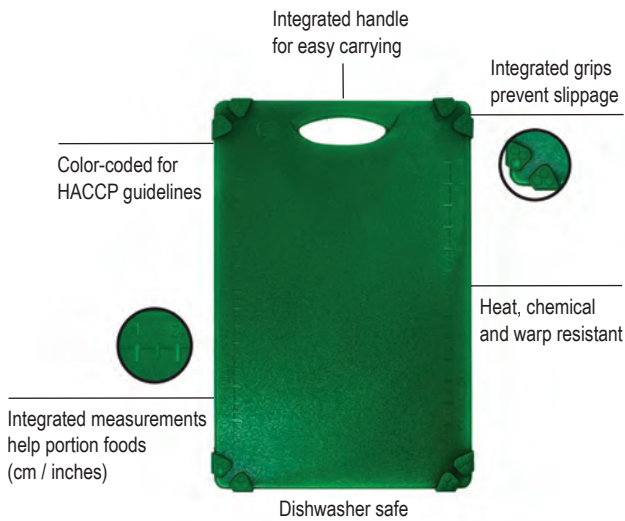

* Available as Cash & Carry

Non-slip grips for safe and easy use back of house

Rolled handle

CUTTING BOARDS & ACCESSORIES

HACCP chart & stickers included in kits

GRIPPY CUTTING BOARDS

- Color-coded to reduce the risk of cross contamination and promote Hazard Analysis and Critical Control Points (HACCP) guidelines
- Integrated measurements assist with portion control and corner grips help to prevent slippage
- Sanitary and easy to clean with an integrated handle for convenience