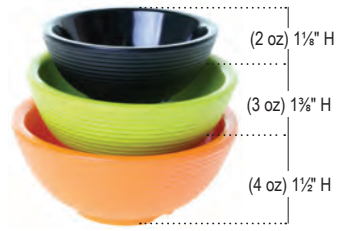

it's not complete without the condiments

MELAMINE RAMEKINS

- Versatile ramekins in a range of colors and sizes
- Ideal for serving side dishes, dressings and for easy portion control
- Nests together for easy storage

SERVING SOLUTIONS
RAMEKINS & ACCESSORIES

Item #	Description	Color	Capacity	Min Order/ Case Pack	List Price ($)

ROUND RAMEKINS—MELAMINE

a.	RAM2RDB	Round, Straight, Bone		2 oz	12 ea	1.80 ea
b.	RAM2W	Round, Smooth, White		2 oz	12 ea	1.62 ea
	RAM3W	Round, Smooth, White		3 oz	12 ea	1.66 ea
c.	RAM1FBK	Round, Fluted, Black		1 oz	12 ea	0.98 ea
	RAM2BK	Round, Smooth, Black		2 oz	12 ea	1.62 ea
	RAM3BK	Round, Smooth, Black		3 oz	12 ea	1.66 ea
	RAM2RGN*	Round, Ribbed, Green		2 oz	12 ea	2.60 ea
	RAM3RGN*	Round, Ribbed, Green		3 oz	12 ea	3.00 ea
	RAM4RGN*	Round, Ribbed, Green		4 oz	12 ea	3.60 ea
	RAM2RR*	Round, Ribbed, Red		2 oz	12 ea	2.60 ea
	RAM3RR*	Round, Ribbed, Red		3 oz	12 ea	3.00 ea
	RAM4RR*	Round, Ribbed, Red		4 oz	12 ea	3.60 ea
	RAM2RX*	Round, Ribbed, Orange		2 oz	12 ea	2.60 ea
	RAM3RX*	Round, Ribbed, Orange		3 oz	12 ea	2.90 ea
	RAM4RX*	Round, Ribbed, Orange		4 oz	12 ea<!-- <td-->3.60 ea	
	RAM2RW*	Round, Ribbed, White		2 oz	12 ea	2.60 ea
	RAM3RW*	Round, Ribbed, White		3 oz	12 ea	2.90 ea
	RAM4RW*	Round, Ribbed, White		4 oz	12 ea	3.60 ea
	RAM2RBK*	Round, Ribbed, Black		2 oz	12 ea	2.60 ea
	RAM3RBK*	Round, Ribbed, Black		3 oz	12 ea	2.90 ea
	RAM4RBK*	Round, Ribbed, Black		4 oz	12 ea	3.60 ea

SQUARE RAMEKINS—MELAMINE

	RAMS2W*	Square, Ribbed, White		2 oz	12 ea	2.60 ea
	RAMS3W*	Square, Ribbed, White		3 oz	12 ea	3.00 ea
	RAMS4W*	Square, Ribbed, White		4 oz	12 ea	3.54 ea
	RAMS2BK*	Square, Ribbed, Black		2 oz	12 ea	2.60 ea
	RAMS3BK*	Square, Ribbed, Black		3 oz	12 ea	3.00 ea
	RAMS4BK*	Square, Ribbed, Black		4 oz	12 ea	3.60 ea
d.	MB21	Square, Smooth White		2 oz	12 ea	3.40 ea