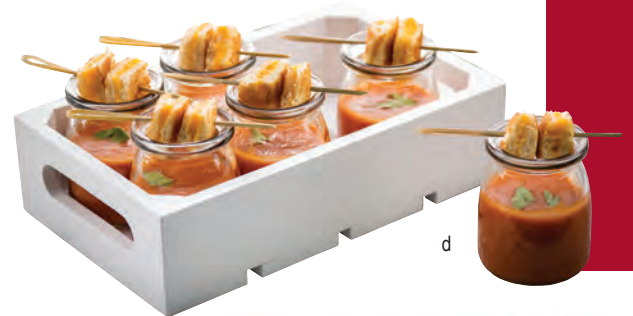

TASTING JARS