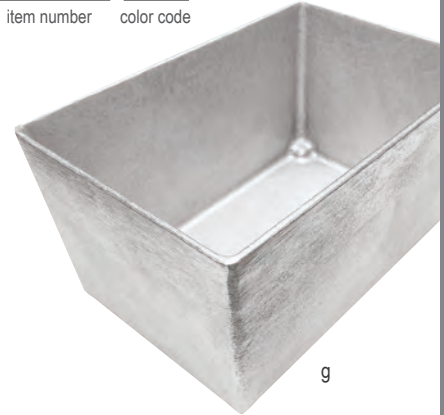

SIMPLE SOLUTIONS™ STRAIGHT-SIDED BOWLS

PROFESSIONAL BAKEWARE

BUFFET & CATERING
CAST ALUMINUM

Item #	Description	Capacity	Min Order/ Case Pack	Natural ($)	Color Coated ($)	
REGULAR, 3" HEIGHT—CAST ALUMINUM, NATURAL OR COATED						
a. CW5000_	Full Size, 12¼ x 19 x 3"	10 qt	1 ea	260.00 ea	334.00 ea	
	CW5004_	Half Size, 12¼ x 9½ x 3"	5 qt	1 ea	142.00 ea	196.00 ea
b. CW5008_	Half Long, 6¾ x 19 x 3"	5 qt	1 ea	154.00 ea	212.00 ea	
	CW5012_	Third Size, 12¾ x 6¾ x 3"	3¾ qt	1 ea	112.00 ea	158.00 ea
c. CW5024_	Quarter Size, 9½" x 6¾" x 3"	2½ qt	1 ea	86.80 ea	123.38 ea	
d. CW5016_	Sixth Size, 6¾ x 6¾ x 3"	1½ qt	1 ea	64.30 ea	92.00 ea	
	CW5020_	Ninth Size, 4¼ x 6¾ x 3"	1 qt	1 ea	50.00 ea	62.80 ea
DEEP, 5" HEIGHT—CAST ALUMINUM, NATURAL OR COATED						
e. CW5002_	Full Size, 12¾ x 19 x 5"	18 qt	1 ea	310.00 ea	416.00 ea	
	CW5006_	Half Size, 12¾ x 9½ x 5"	8 qt	1 ea	192.00 ea	269.00 ea
f. CW5010_	Half Long, 6¾ x 19 x 5"	8¾ qt	1 ea	226.00 ea	284.00 ea	
	CW5014_	Third Size, 12¾ x 6¾ x 5"	5½ qt	1 ea	148.00 ea	192.00 ea
g. CW5026_	Quarter Size, 9½" x 6¾" x 5"	4¼ qt	1 ea	112.00 ea	162.76 ea	
h. CW5018_	Sixth Size, 6¾ x 6¾ x 5"	2½ qt	1 ea	99.00 ea	141.76 ea	
	CW5022_	Ninth Size, 4¼ x 6¾ x 5"	1½ qt	1 ea	76.00 ea	96.00 ea

TO ORDER THIS BOWL:

CW5026 **N**
item number color code

wishing your well could get an update?

TableCraft provides a convenient and unique recoating program, so you can refinish your current templates for less than the cost of ordering new. Please contact your TableCraft sales rep for quotes and a recoating authorization (RCA) to refinish your cast aluminum serveware. Choose from 23 DuraCoat™ coatings or revert to natural aluminum finish.

**DURACOAT™
CAST COATINGS**
FOR COLD HOLDING ONLY
SEE PAGE 13 FOR DETAILS

**NATURAL ALUMINUM
FINISH AVAILABLE**
FOR HOT & COLD FOOD HOLDING
BOWLS (SEE CW5026N ABOVE)