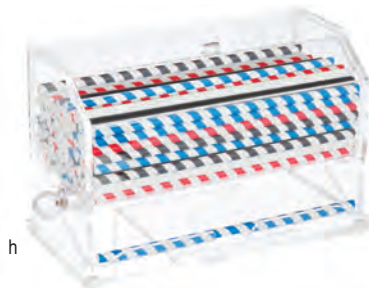

BEVERAGE ACCESSORIES

*Bottle not included

Works well with our 7 3/4" straws (shown above)

Ships with 65 red & white plastic straws

SYRUP PUMP

• 1/4 oz measured shot, 28mm cap

Item #	Description	Capacity	Min Order/Case Pack	List Price (\$)
SYRUP PUMP				
a.	66128 11" Dip Tube	1/4 oz	1 ea / 12 ea	6.00 ea
b.	*C66128 11" Dip Tube, Pack of 6	1/4 oz	1 pk / 12 pk	36.00 pk