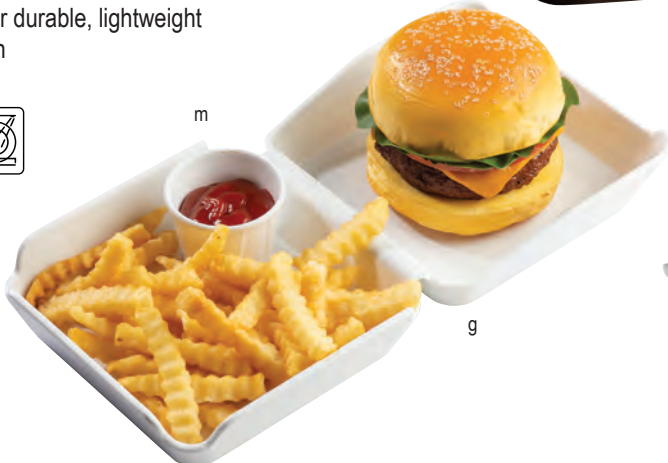

APPETIZERS, SIDE SERVERS AND TASTING FLIGHTS

Serving trays feature an engraved nostalgic weave pattern

what makes burgers better?

BETTER BURGER COLLECTION™

Our Better Burger Collection™ adds flair and fun to your upscale fast food service. Perfect for pubs, grills and fast-casual presentations! This unique collection reimagines traditional "fast food" serving pieces in elegant Stainless Steel or durable, lightweight melamine.

- Perfect for gastro pubs, industrial decor or fast casual burger & BBQ
- 18/8 Stainless Steel or durable, lightweight melamine construction

Stainless Steel options are heat safe up to 500°F