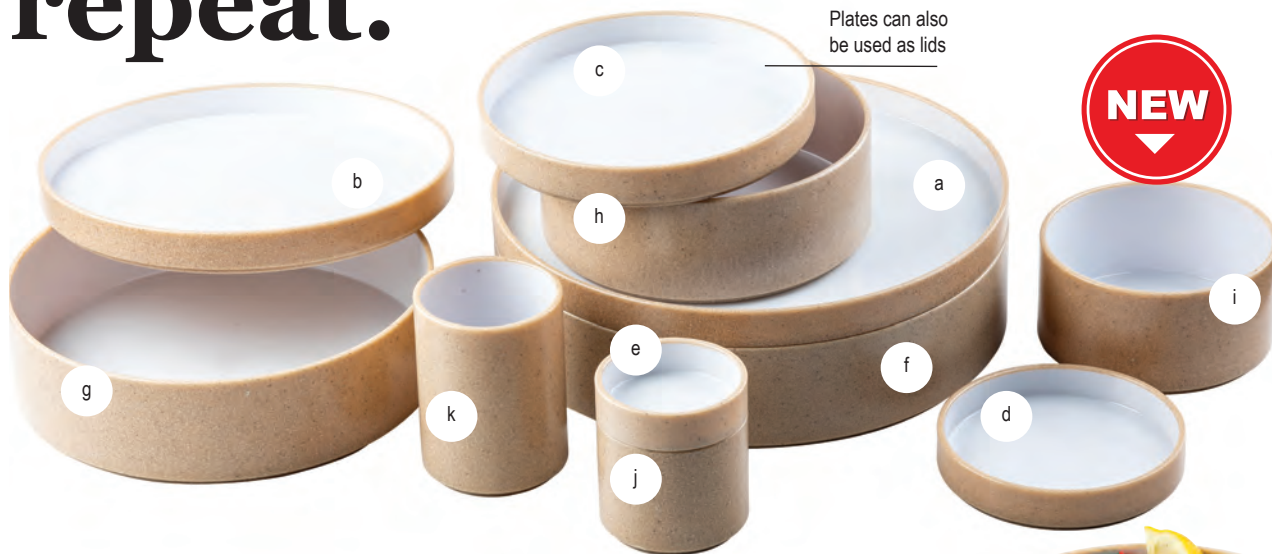

serve, stack, store... repeat.

STACKING BOWLS WITH LIDS / PLATES

Elevate your outdoor dining service or upgrade your grab & go, room service or cafeteria style dining with our new stacking bowls with coordinating lids that also serve as plates.

- Easy to stack for storage or convenient transportation
- Table service, take away, grab & go (competitive pricing) or room service applications
- Styrene plastic material with natural finish and buffet white interior – matches our other melamine for mix and match serving presentation
- Easy to clean, dishwasher safe
- All pieces sold separately