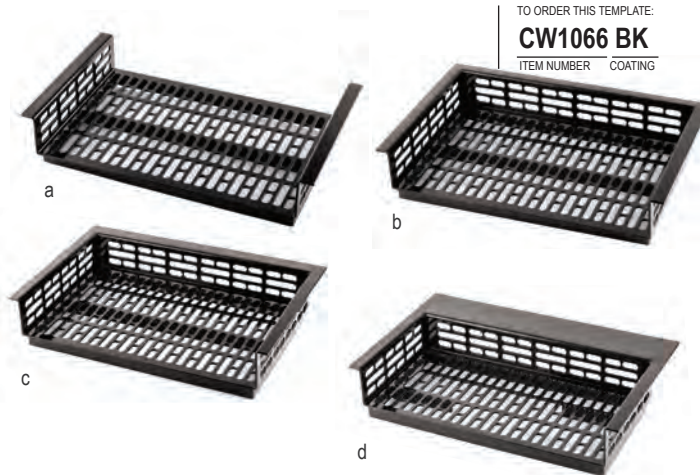

(GN) Green

(GY) Gray

SIMPLE SOLUTIONS™ DROP-IN TEMPLATES

Quick and convenient should work both ways...for patrons and employees. Stock your cold well unit with ease, using TableCraft's Simple Solutions™ Drop-In Templates. Designed to fit NSF-7 cold wells, our drop-in templates rest on the factory food pan ledge of a mechanically cooled cold food bar to cradle your food products within the proper cold zone.

- Templates are designed to offer your kitchen staff display versatility and promote best food safety practices
- Drop-in templates are available in regular 3" or deep 5" heights depending on your cooling stations well depth (see listing to right)
- Available in Brushed (BRA), Random Swirl (RSA) finishes or DuraCoat™ Colors (see page 13 or contact your TableCraft sales rep for details)