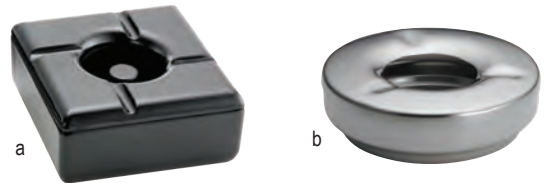

2-PIECE WINDPROOF