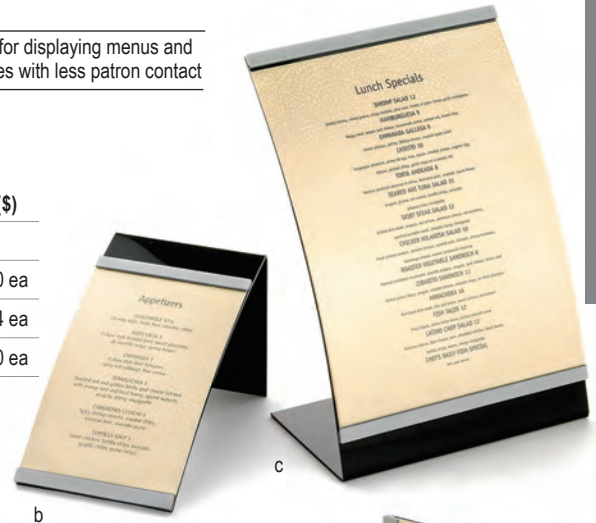

Melamine tents are square on one side and curved on the other. Flip them over to customize the look of your display.

For use with our chalkboard (CBP2WH) or dry erase pens.

MAGNETIC CARD SIGN HOLDERS

Item #	Description	Min Order/ Case Pack	List Price (\$)
ACRYLIC			
a. A362	Rectangular, 4 x 1¼ x 2½"	1 ea / 12 ea	10.24 ea
ACHS46	Slanted Rectangular, 3¾ x 6 x 1½"	1 ea / 12 ea	28.96 ea

a

CURVED MENU HOLDERS

Ideal for displaying menus and policies with less patron contact

Item #	Description	Min Order/ Case Pack	List Price (\$)
ACRYLIC			
b. AS57	5½ x 8½ x 4" (Fits a 5½ x 8½ Sheet)	1 ea / 24 ea	17.80 ea
c. AS811	11¼ x 8½ x 4½" (Fits a 8½ x 11 Sheet)	1 ea / 12 ea	28.24 ea
d. AS46	4 x 4½ x 7" (Fits a 4 x 6" Sheet)	1 ea / 24 ea	12.00 ea