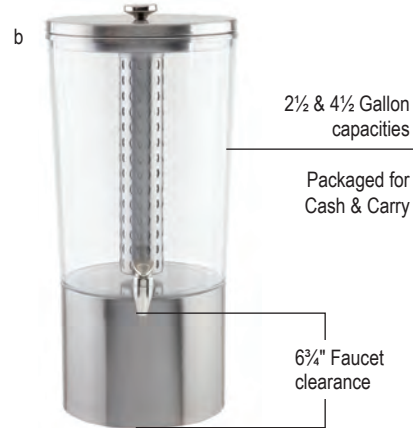

Removable ice core tube

Removable ice core tube fits into removable infuser tube

Item #	Description	Capacity	Min Order/Case Pack	List Price ($)	
UPSCALE BEVERAGE DISPENSERS—STAINLESS STEEL, BPA-FREE TRITAN® PLASTIC WITH NICKEL PLATED ABS FAUCET					
	7515	Single, 8¼ x 9 x 17¾" (5½" faucet clearance)	1¼ Gal	1 ea / 2 ea	184.00 ea
a.	10450	Single, 9¾ x 12½ x 19¾" (6¾" faucet clearance)	2½ Gal	1 ea	230.00 ea
b.	10451	Single, 11 x 13½ x 23¾" (7¼" faucet clearance)	4½ Gal	1 ea	364.00 ea
	75	Single, 10¾ x 11½ x 19½" (6¾" faucet clearance)	2½ Gal	1 ea / 2 ea	244.00 ea
c.	85	Single, 12¼ x 13¼ x 24½" (7" faucet clearance)	5 Gal	1 ea	368.00 ea
REPLACEMENT PARTS (Not packaged for Cash & Carry)					
	75B	Base for 75, S/S	-	1 ea	120.00 ea
	75C	Cover for 75, S/S	-	1 ea	34.00 ea
	75G	Gasket Set for 75 & 85	-	1 ea	5.20 ea
	75IC	Infuser for 75	-	1 ea	46.96 ea
	75N	Nut for 75F Faucet for 75 & 85	-	1 ea	2.96 ea
	75R	2.5 Gal Reservoir for 75, BPA-Free	-	1 ea	108.00 ea
	75T	Ice Core Insert, S/S for 75	-	1 ea	28.00 ea
	85B	Base, S/S for 85	-	1 ea	120.00 ea
	85C	Cover for 85, S/S	-	1 ea	42.00 ea
	85IC	Infuser for 85	-	1 ea	84.20 ea
	85R	5 Gal Reservoir for 85, BPA-Free	-	1 ea	164.00 ea
	85T	Ice Core Insert, S/S for 85	-	1 ea	36.00 ea