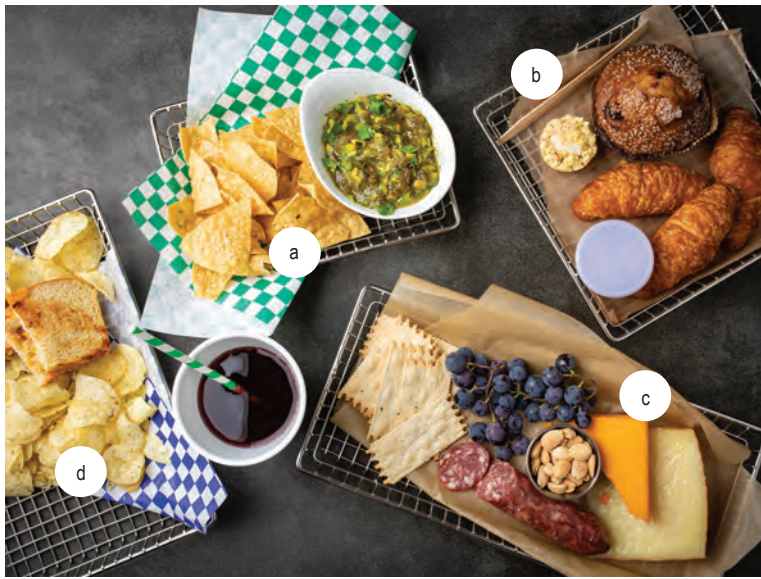

WIRE SERVING BASKETS IN STAINLESS STEEL

Stainless Steel Wire Baskets aren't just for bread! Our baskets are a great way to serve entrees, bread and sides while adding a casual touch to your serving presentation.

- For use with paper or fabric liners
- Heavy gauge Stainless Steel wire construction
- Stackable for easy storage and transport

Item #	Description	Min Order/ Case Pack	List Price ($)
SERVING BASKETS-STAINLESS STEEL			
a.	10521 Rectangular Basket, 9¼ x 6¾ x 1⅝"	1 ea / 12 ea	19.00 ea
b.	10522 Square Basket, 9¾ x 9¾ x 1⅝"	1 ea / 12 ea	20.00 ea
c.	10523 Rectangular Basket, 14¼ x 6¾ x 1⅝"	1 ea / 12 ea	21.28 ea
d.	10524 Rectangular Basket, 12 x 8 x 1⅝"	1 ea / 12 ea	21.28 ea
CLASSIC SERVING BASKETS-STAINLESS STEEL			
e.	123472 Large Classic Oval Basket, 12 x 8½ x 2"	1 ea / 12 ea	13.48 ea
	123471 Small Classic Oval Basket, 9½ x 6 x 2"	1 ea / 12 ea	13.00 ea
f.	123473 Chicago Platter Basket, 11¼ x 7¾ x 2"	1 ea / 12 ea	13.48 ea
g.	123475 Rectangular Grande Platter Basket, 10¾ x 7¾ x 1½"	1 ea / 12 ea	13.00 ea
h.	123476 Rectangular Mas Grande Platter Basket, 11¾ x 8½ x 1½"	1 ea / 12 ea	13.48 ea

instant classics

CLASSIC SERVING BASKETS IN STAINLESS STEEL

Serve your burgers, sandwiches and sides in our Stainless Steel versions of our classic serving baskets.

- For use with paper or fabric liners
- Lightweight Stainless Steel wire construction
- Stackable for easy storage and transport