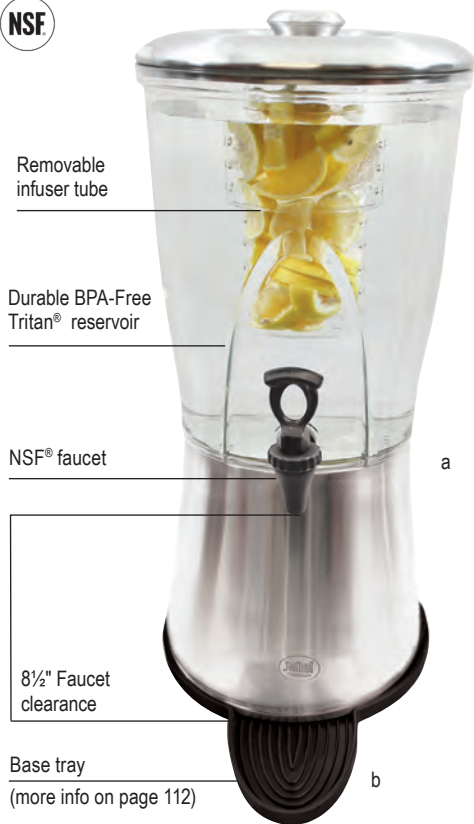

SILHOUETTE™

Item #	Description	Capacity	Min Order/Case Pack	List Price (\$)
SILHOUETTE™ BEVERAGE DISPENSERS—STAINLESS STEEL, BPA-FREE TRITAN® PLASTIC				
a. N175	NSF® Single, 11¼ x 12¾ x 23½" (8½" faucet clearance)	3½ Gal	1 ea	190.00 ea
ACCESSORIES				
75FM	Universal Stainless Steel Faucet, Fits 75, 85, N175, 7515, BDG1000, BDG2000, BDG3000	-	1 ea / 100 ea	28.98 ea
BDGF	Faucet for BAD1500 and BDG Glass Beverage Dispensers, Also fits 7515, 75 and 85, Chrome Plated ABS	-	1 ea / 120 ea	7.84 ea
75F	Heavy Duty Nickel Plated ABS Faucet fits 75, 85, 7515	-	1 ea / 200 ea	22.00 ea
N175F	NSF® Faucet for N175, Polypropylene	-	1 ea / 200 ea	17.00 ea
b. 10CSBK	Dispenser Base Tray for 75, 85, N175, (fits base up to 10½" dia)	-	1 ea / 12 ea	13.00 ea
PLASTIC STACKABLE BEVERAGE DISPENSERS				
c. BAD1500	9½ x 10½ x 13½" (4¾" faucet clearance)	1½ Gal	1 ea / 4 ea	54.00 ea
d. 10961	▶ Two-Tiered Stackable Beverage Dispenser, 12¼ x 9" x 15", Styrene Acrylonitrile (SAN) (4¼" faucet clearance from base to 1st faucet; 8½" faucet clearance from base to 2nd faucet)	(2) 1 Gal	1 ea	52.00 ea
REPLACEMENT PARTS (Not packaged for Cash & Carry)				
175INF	Infuser for 175 & N175, Tritan™ BPA-Free	-	1 ea	12.00 ea
175LID	Lid, S/S (For 175 & N175) Includes Plastic Insert	-	1 ea	24.00 ea
175R	Reservoir for 175 and N175, BPA-Free	-	1 ea	80.00 ea
175SB	Base, S/S for 175 & N175	-	1 ea	160.00 ea