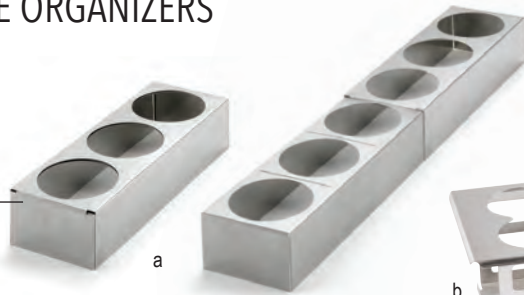

SQUEEZE BOTTLE HOLDERS, CADDIES & TEMPLATE ORGANIZERS

Expands to hold from 3 to 6
squeeze bottles (accommodates
12 oz, 16 oz or 24 oz bottles)

Item #	Description	Capacity	Min Order/ Case Pack	List Price (\$)
EXPANDABLE SQUEEZE BOTTLE HOLDERS – 18/8 STAINLESS STEEL				
a.	T3456 (10½ x 3¾ x 2" - 3" dia) Holds up to 6 bottles	—	1 ea / 6 ea	60.00 ea
SQUEEZE BOTTLE TEMPLATE ORGANIZERS – STAINLESS STEEL				
b.	SQH6 Holds up to (6) 2½" dia bottles (13 x 7 x 4½") fits 1/3 size food well opening	—	1 ea / 6 ea	80.00 ea
c.	SQH8 Holds up to (8) 2½" dia bottles (13 x 7 x 4½") fits 1/3 size food well opening	—	1 ea / 6 ea	80.00 ea
d.	T4 Holds up to (4) 2¾" dia bottles (6¾ x 7") fits 1/6 size food pan	—	1 ea / 12 ea	20.14 ea
e.	T6 Holds up to (6) 3" dia bottles (12¾ x 7") fits 1/3 size food pan	—	1 ea / 12 ea	25.44 ea
f.	T8 Holds up to (8) 2¾" dia bottles (12¾ x 7") fits 1/3 size food pan	—	1 ea / 12 ea	25.44 ea
g.	10817 Holds up to (3) 3¾" dia bottles fits 1/3 size food pan	—	1 ea / 12 ea	27.00 ea
SQUEEZE BOTTLE CADDIES—POWDER COATED METAL				
	SBC4 Caddy, Holds 4 Squeeze Bottles (7¾ x 7¼ x 4⅞")	—	2 ea	30.00 ea
h.	SBC6 Caddy, Holds 6 Squeeze Bottles (11¼ x 7¼ x 4⅞")	—	2 ea	34.00 ea
FUNNEL—SILICONE				
i.	10722 Silicone (for 38mm, 53mm, & 63mm Squeeze Bottles)	—	1 ea / 12 ea	4.00 ea