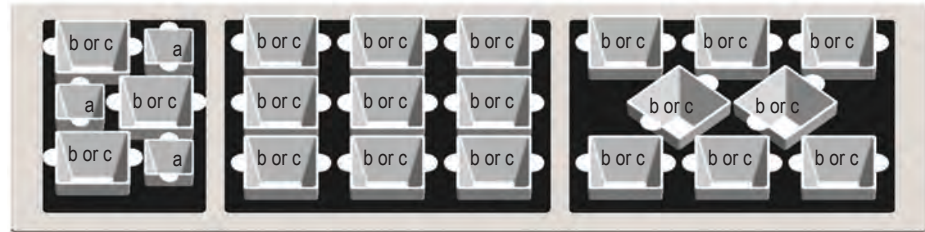

COUNTRY KITCHEN COLLECTION™

COLD FOOD TEMPLATES

FITS ITEMS

- Templates designed to fit within NSF-7 cold wells
- Enables you to keep food within the recommended safe zone
- Ideal solution for when you need to lower the serving vessels below the air curtain
- Templates dimensions: 25¾" X 21¼" DOUBLE WELL / 12¾" X 21¼" SINGLE WELL

Item #	Description	Min Order/ Case Pack	Aluminum Finish ($)	Color Coated ($)
CW5108				
CW5112				
CW5114				
COLD FOOD TEMPLATES—ALUMINUM, FINISHED OR COATED				
CW5108_	Fits (3) CW1460, (3) CW1470 or (3) CW1480	1 ea	340.20 ea	450.00 ea
CW5112_	Fits (9) CW1470 or (9) CW1460	1 ea	500.00 ea	720.00 ea
CW5114_	Fits (8) CW1460 or (8) CW1470	1 ea	500.00 ea	720.00 ea

COUNTRY KITCHEN COLLECTION™

COLD FOOD TEMPLATES

- Templates designed to fit within NSF-7 cold wells
- Enables you to keep food within the recommended safe zone
- Ideal solution for when you need to lower the serving vessels below the air curtain
- Templates dimensions: 12¾" X 21¼" SINGLE WELL

Item #	Description	Min Order/ Case Pack	Aluminum Finish ($)	Color Coated ($)
CW5102				
CW5104				
CW5106				
CW5110				
COLD FOOD TEMPLATES—ALUMINUM, FINISHED OR COATED				
CW5102_	Fits (2) CW1490	1 ea	340.20 ea	450.00 ea
CW5104_	Fits (4) CW1480, (1) CW1490	1 ea	340.20 ea	450.00 ea
CW5106_	Fits (3) CW1460 or (3) CW1470	1 ea	340.20 ea	450.00 ea
e. CW5110_	Fits (8) CW1480	1 ea	340.20 ea	450.00 ea

TO ORDER THIS TEMPLATE:
CW5110BK
ITEM NUMBER COATING