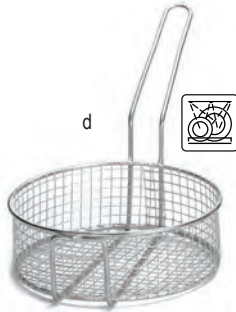

US PATENT NO. D781,066S

b

KETTLE WHIPS

PASTA & COOKING BASKETS

SKIMMERS

POTATO MASHERS

Item #	Description	Min Order/ Case Pack	List Price (\$)
KETTLE WHIPS—STAINLESS STEEL			
a.	KW48 48", 8¼" dia	1 ea / 6 ea	187.98 ea
b.	MW40 40", 5" dia	1 ea / 12 ea	85.68 ea
PASTA BASKETS—18/8 STAINLESS STEEL, BLUE COOL TOUCH VINYL HANDLE †			
984	Basket, 4½ dia x 6"	2 ea	51.48 ea
c.	985 Basket, 5¼ dia x 7"	2 ea	55.88 ea
986	Basket, 6½ dia x 7"	2 ea	66.98 ea
COOKING BASKETS—18/8 STAINLESS STEEL			
987	Basket, 8¼ dia x 5"	2 ea	62.00 ea
d.	988 Basket, 10½ dia x 3½"	2 ea	69.00 ea
SKIMMERS—NICKEL PLATED STEEL †			
e.	2409 9" Round, Spiral Wire, 21½" Length	1 ea / 12 ea	11.92 ea
f.	2675 5¼ x 6" Rectangular, Fine Mesh, 18" Length	1 ea / 12 ea	8.74 ea
g.	2677 6½" Square, Fine Mesh, 20½" Length	1 ea / 12 ea	9.40 ea
h.	3306 6" Round, Square Mesh, 19" Length	1 ea / 12 ea	11.68 ea
POTATO MASHERS—ASSORTED			
STAINLESS STEEL			
i.	7412 4½" Diamond Face, 13½" Length	1 ea / 12 ea	31.80 ea
7418	4" Square Face, 18¼" Length	1 ea / 5 ea	42.76 ea
7424	5¼" Square Face, 24" Length	1 ea / 5 ea	48.00 ea
7432	5¼" Square Face, 32" Length	1 ea / 5 ea	61.54 ea
j.	4424 5½" dia Round Face, 24" Length	1 ea / 6 ea	49.68 ea
CHROME PLATED STEEL WITH BLACK VINYL HANDLE †			
k.	7319 4½" dia Round Face, 19" Length	1 ea / 4 ea	27.58 ea
7324	6" dia Round Face, 24" Length	1 ea / 4 ea	36.44 ea