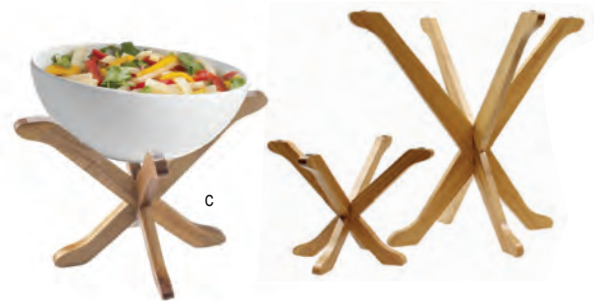

mighty minis

MINI TABLE TRAY STANDS

- A modern, fun and stable way to elevate your display—ideal for pizzas
- Free up valuable space and make room for more items
- Heat-safe, non-slip grips, easy to fold and can hold up to 30 lbs

Item #	Description	Min Order Quantity	List Price ($)
WOOD			
a.	RTT21N Natural Finish, 11 x 8 x 9¼"	1 ea / 16 ea	28.00 ea
b.	RTT21BK Black Finish, 11 x 8 x 9¼"	1 ea / 16 ea	28.00 ea
	RTT21MG Mahogany Finish, 11 x 8 x 9¼"	1 ea / 16 ea	28.00 ea
REPLACEMENT PARTS & ACCESSORIES			
	RTT21R Rack for RTT21 Mini Table Tray Stands, Stainless Steel, 11 x 5⅝ x 3¼"	1 ea / 8 ea	14.00 ea

Mini Tray Stands help elevate food off tabletop to maximize serving opportunities. Wire rack (#RTT21R) fits onto riser to keep

FOLD-A-WAY™ RISER SET

- A charming way to display a variety of different sized bowls and platters
- Collapsible design helps to save valuable storage space
- Features heat safe, non-slip grips and safely holds up to 30 lbs
- Set of 3: Small (10⅝ x 10⅝ x 7½"), Medium (14½ x 14½ x 11") and Large (16½ x 16½ x 15")

Item #	Description	Min Order/ Case Pack	List Price ($)
	RFTT3ACA Acacia	1 set / 5 sets	92.00 set
c.	RFTT3BAM Bamboo	1 set / 5 sets	92.00 set
d.	RFTT3BK Black	1 set / 5 sets	92.00 set

FROSTONE 2-TIER RISER FRAMES

- Create a fun display with these a-frame style folding risers
- Frames features silicone non-slip pads to keep your items in place
- Kits are available in Acacia and Black Painted Wood Frames
- All kits include Black Slate display trays, White Marble and Distressed Wood trays are also available to add variety to displays (see page 60 for more options).