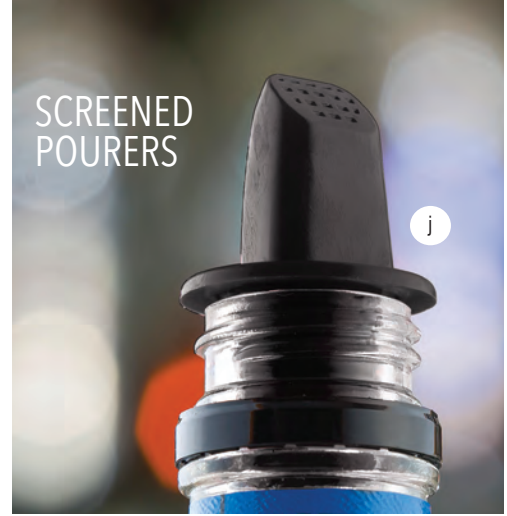

SCREENED POURERS

A built-in screen helps to keep fruit flies out of mixers & complies to food safety regulations

Item #	Description	Min Order/ Case Pack	List Price ($)
FREE FLOW POURERS—STAINLESS STEEL & PLASTIC††			
a. 330	Tapered Speed Pourer	12 ea / 60 ea	1.26 ea
b. 320A	Jet Pourer	12 ea / 60 ea	2.02 ea
c. 320C	Hinged Flip Cap Jet Pourer	12 ea / 60 ea	2.24 ea
d. 597P	Weighted Flip Cap Pourer	12 ea / 60 ea	3.30 ea
e. 598P	Hinged Flip Cap Speed Pourer Spout, Plastic Vent Tube	12 ea / 60 ea	2.50 ea
ECONOMY POURERS—CHROME PLATED ABS & PLASTIC††			
f. 670	Chrome Plated Spout, No Collar	12 ea / 144 ea	1.04 ea
g. 671	Chrome Plated Spout, Black Collar	12 ea / 144 ea	1.36 ea
35C	Clear Pourer	12 ea / 144 ea	0.36 ea
35R	Red Pourer	12 ea / 144 ea	0.36 ea
35BK	Black Pourer	12 ea / 144 ea	0.36 ea
h. 35G	Green Pourer	12 ea / 144 ea	0.36 ea
35BL	Blue Pourer	12 ea / 144 ea	0.36 ea
35W	White Pourer	12 ea / 144 ea	0.36 ea
SCREEN EM™ POURERS—PLASTIC, SANITARY SCREEN SPOUT††			
295	Clear Pourer	12 ea / 144 ea	1.60 ea
295R	Red Pourer	12 ea / 144 ea	1.60 ea
i. 295X	Smoke Pourer	12 ea / 144 ea	1.60 ea
FREE FLOW WHISKEY POURERS—PLASTIC††			
j. 1810	Chrome Plated Spout, Black Collar	12 ea / 144 ea	1.52 ea
PLASTIC POURERS—SANITARY SCREEN††			
k. 33BK	Black Pourer	12 ea / 144 ea	0.60 ea
POURER COVERS—PLASTIC			
l. DCL	Universal Liquor Pourer Cover, Translucent Clear	1 pk / 24 pk	10.02 pk
m. DCBK	Dust Cap Cover for Liquor Pourers, Opaque Black	1 pk / 144 pk	3.16 pk

††12 Pourers per Polybag