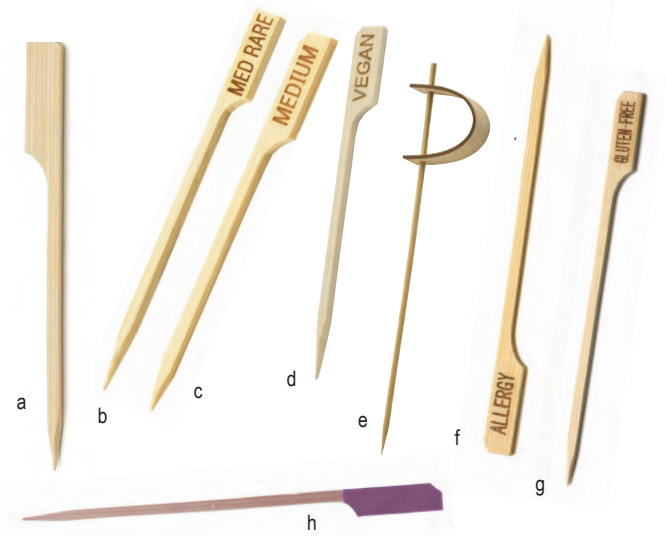

pick a **paddle** serve a **boat**

BAMBOO PADDLE PICKS

Item #	Description	Min Order/ Case Pack	List Price ($)
PADDLE PICK			
(100 PER POLYBAG)			
a.	BAMP35 3½" Paddle	12 pk	2.94 pk
	BAMP45 4½" Paddle	12 pk	3.34 pk
	BAMP7 7" Paddle	12 pk	3.96 pk
PADDLE PICKS, TEMPERATURE			
(100 PER POLYBAG)			
	RARE 3½" Paddle Pick, "Rare"	12 pk	4.82 pk
b.	MEDRARE 3½" Paddle Pick, "Medium Rare"	12 pk	4.82 pk
c.	MEDIUM 3½" Paddle Pick, "Medium"	12 pk	4.82 pk
	MEDWELL 3½" Paddle Pick, "Medium Well"	12 pk	4.82 pk
	WELLDONE 3½" Paddle Pick, "Well Done"	12 pk	4.82 pk
PADDLE PICKS, VEGAN			
(100 PER POLYBAG)			
d.	BAMP35VG 3½" Vegan Paddle Pick	12 pk	4.96 pk
	BAMP45VG 4½" Vegan Paddle Pick	12 pk	6.04 pk
SWORD PICKS			
(50 PER BOX)			
e.	BAMPS45 4½" Sword Pick	12 pk	6.84 pk
	BAMPS6 6" Sword Pick	12 pk	7.24 pk
PADDLE PICKS, ALLERGY & GLUTEN FREE			
(100 PER POLYBAG)			
f.	BAMP45A 4½" Allergy Paddle	12 pk	6.04 pk
g.	BAMP35G 3½" Gluten-Free Paddle	12 pk	4.96 pk
	BAMP5G 5" Gluten-Free Paddle	12 pk	6.60 pk
PURPLE PADDLE PICKS			
(100 PER POLYBAG)			
h.	BAMP45PR 4½" Paddle, Purple	12 pk	4.82 pk