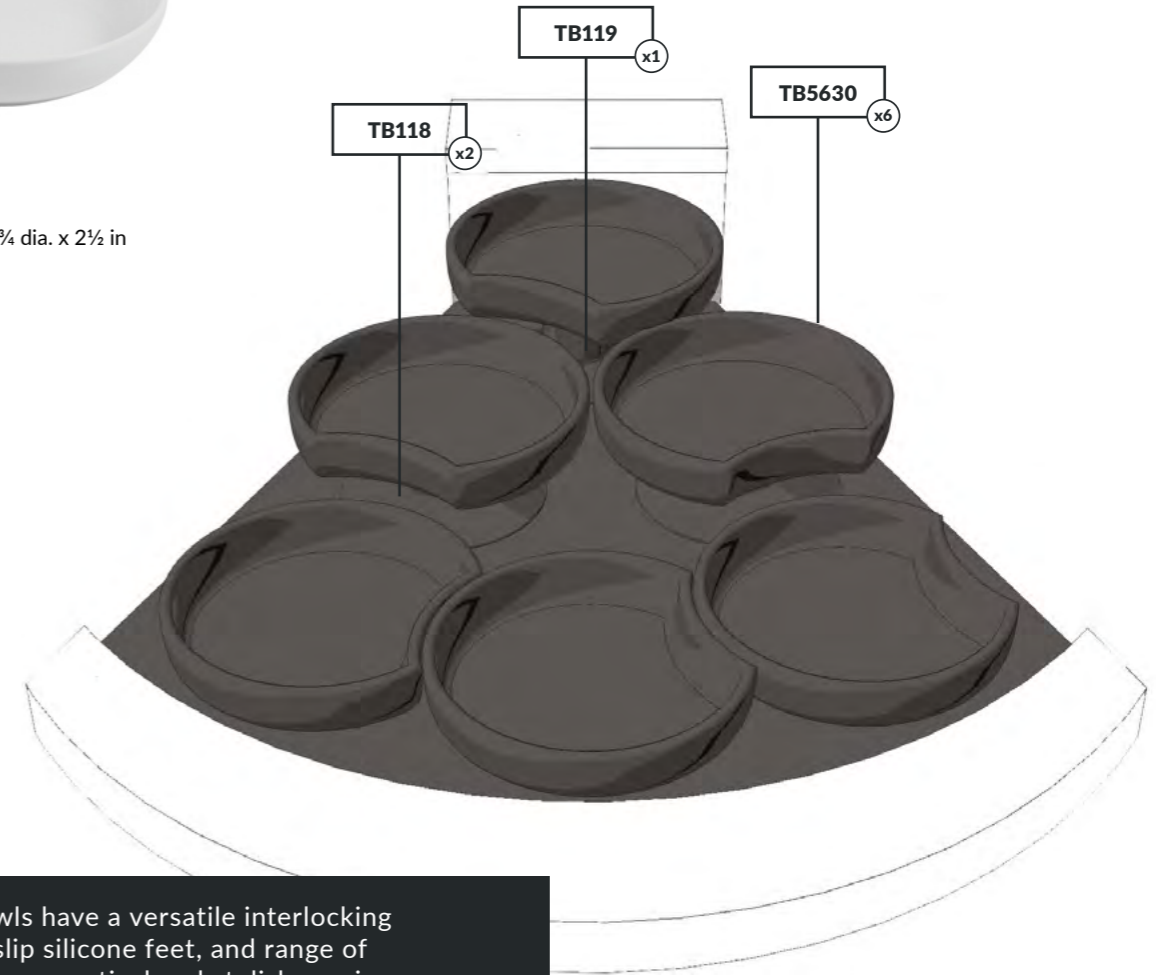

Crescent Bowls have a versatile interlocking design, anti-slip silicone feet, and range of sizes, offering a practical and stylish serving solution for any food display.