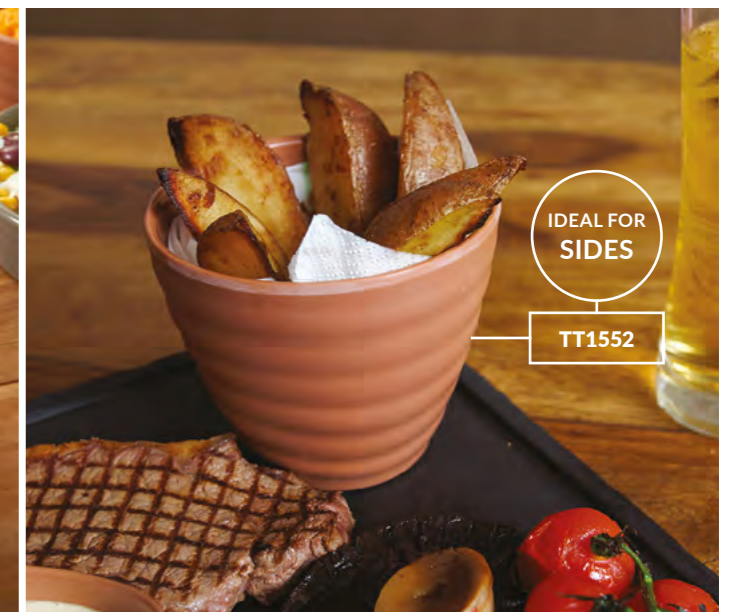

IDEAL FOR SIDES

TT1552

RIPPLE COLLECTION

75ml / 2½ oz. (25)	350ml / 12 oz. (10)	650ml / 22 oz. (10)	280ml / 9½ oz. (12)
Ramekin 70 dia. x 50mm / 2¼ dia. x 2 in	Pot 110 dia. x 90mm / 4¼ dia. x 3½ in	Bowl 140 dia. x 90mm / 5½ dia. x 3½ in	Low Bowl 140 dia. x 35mm / 5½ dia. x 1¼ in
T1551 White ♥	T1552 White ♥	T1553 White ♥	T1554 White ♥
TB1551 Black ♥	TB1552 Black ♥	TB1553 Black ♥	TB1554 Black ♥
TT1551 Terracotta ♥	TT1552 Terracotta ♥	TT1553 Terracotta ♥	TT1554 Terracotta ♥
TST1551 Stone ♥	TST1552 Stone ♥	TST1553 Stone ♥	TST1554 Stone ♥
TG1551 Green	TG1552 Green	TG1553 Green	TG1554 Green
1.3L / 1¼ qt. (12)	4.5L / 4¾ qt. (6)	8L / 8½ qt. (3)	
Low Bowl 200 dia. x 70mm / 7¼ dia. x 2¾ in	Bowl 250 dia. x 150mm / 9¾ dia. x 6 in	Bowl 350 dia. x 110mm / 13¾ dia. x 4¾ in	
T1556 White ♥	T1555 White ♥	T1557 White ♥	
TB1556 Black ♥	TB1555 Black ♥	TB1557 Black ♥	
TT1556 Terracotta ♥	TT1555 Terracotta ♥	TST1557 Stone ♥	
TST1556 Stone ♥	TST1555 Stone ♥	TG1557 Green	
TG1556 Green	TG1555 Green