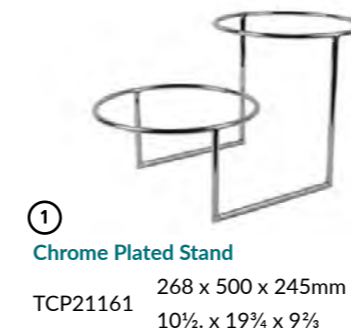

1
Chrome Plated Stand
TCP21161 268 x 500 x 245mm
10½. x 19¾ x 9¾