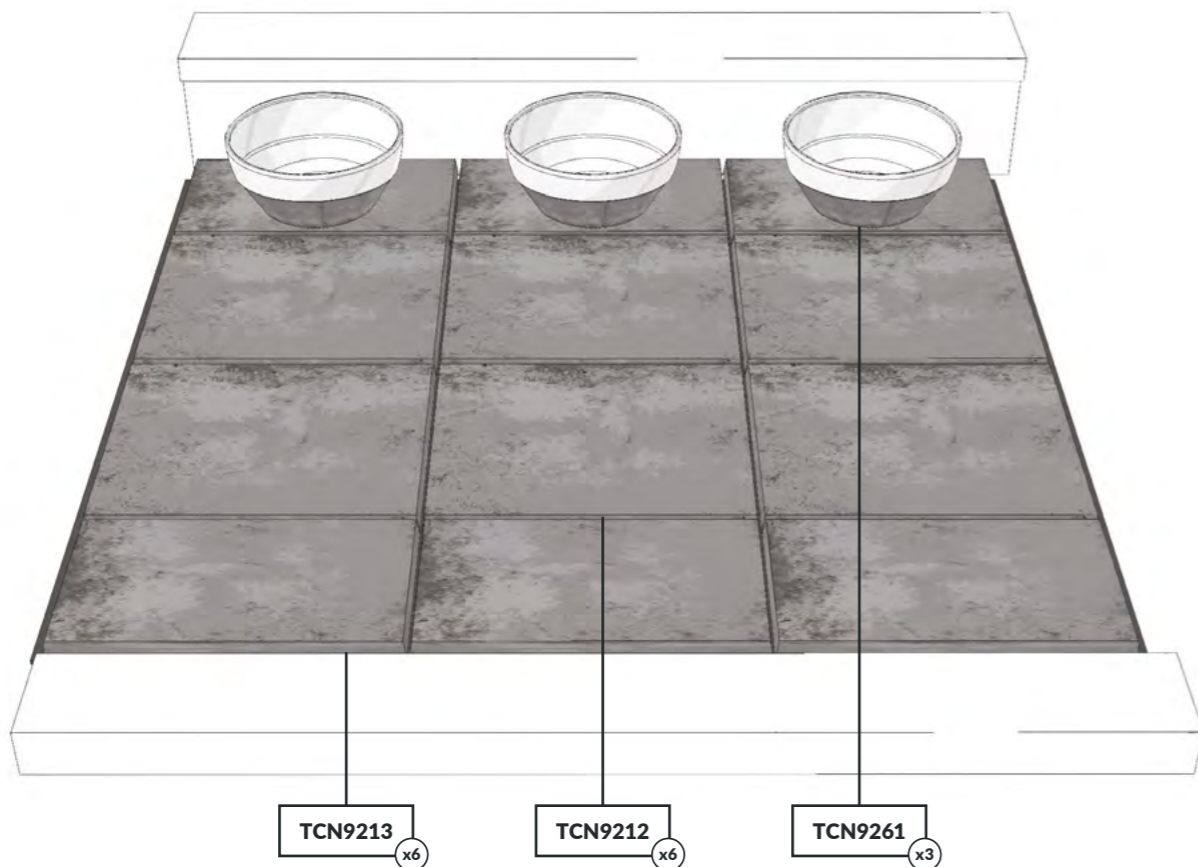

☰ SF 6 ♥
1/2 Urban Melamine Slab
TCN9212 325 x 265 x 20mm
12¾ x 10½ x ¾ in

☰ SF 6 ♥
1/3 Urban Melamine Slab
TCN9213 325 x 176 x 20mm
12¾ x 7 x ¾ in

☰ SF 6 ♥
1/4 Urban Melamine Slab
TCN9214 265 x 162 x 20mm
10½ x 6½ x ¾ in

NEW ☰ 1.2L / 1.3 qt. 12 ♥
Urban Melamine Bowl
TCN9262 178 dia. x 80mm
7 dia. x 3 in

☰ 2L / 2.1 qt. 12 ♥
Urban Melamine Bowl
TCN9260 245 dia. x 105mm
9¾ dia. x 4 in

☰ 3.2L / 3.4 qt. 6 ♥
Urban Melamine Bowl
TCN9261 280 dia. x 120mm
11 dia. x 4¾ in