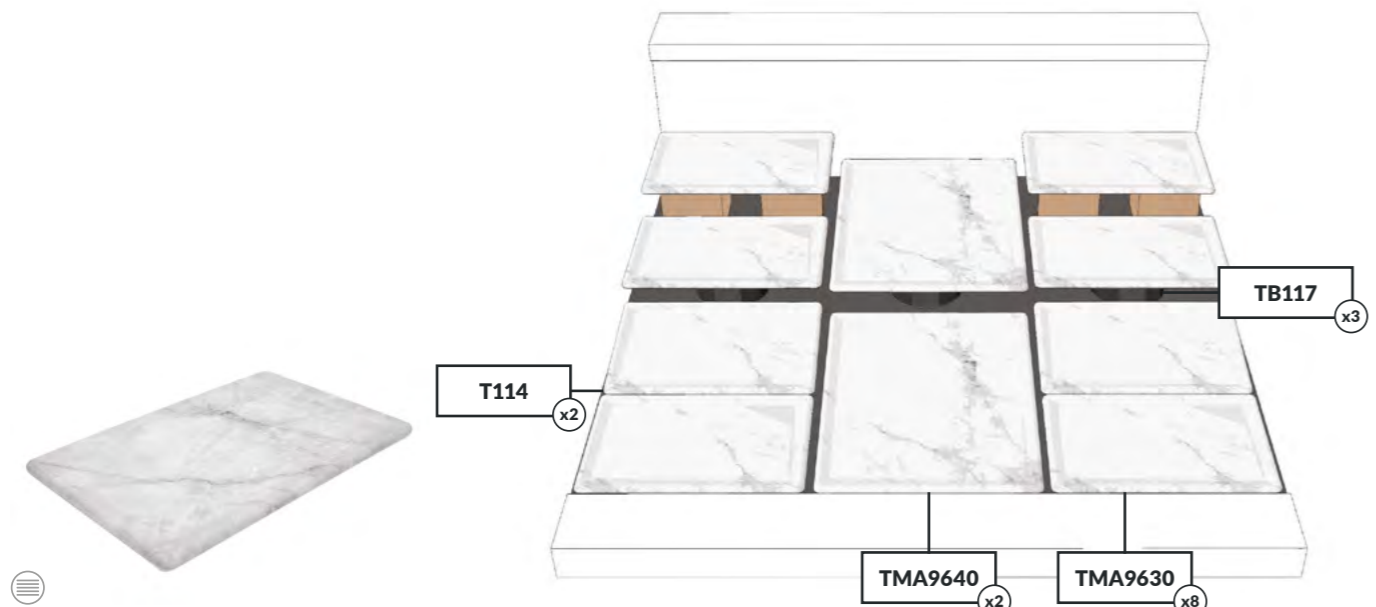

Marble Effect Melamine Platter
TMA9630 300 x 200 x 14mm / 11¾ x 8 x ½ in
TMA9640 400 x 300 x 14mm / 15¾ x 11¾ x ½ in

Black Non Slip Melamine Slanted Riser
TB114 90 dia. x 30mm
3¾ dia. x 1 in

Black Melamine Universal Riser
TB117 109 dia. x 50mm
4¼ dia. x 2 in