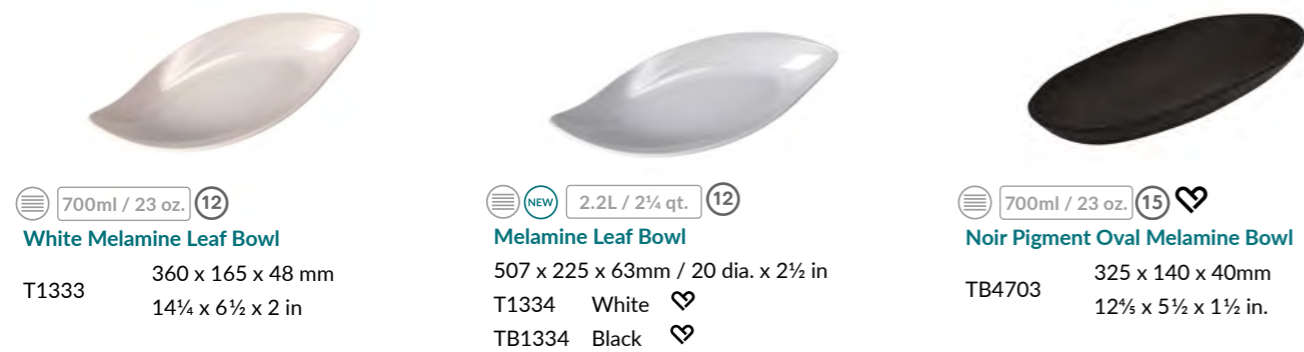

700ml / 23 oz. 12
White Melamine Leaf Bowl
T1333 360 x 165 x 48 mm
14¼ x 6½ x 2 in

NEW 2.2L / 2¼ qt. 12
Melamine Leaf Bowl
507 x 225 x 63mm / 20 dia. x 2½ in
T1334 White ♥
TB1334 Black ♥

700ml / 23 oz. 15 ♥
Noir Pigment Oval Melamine Bowl
TB4703 325 x 140 x 40mm
12¾ x 5½ x 1½ in.