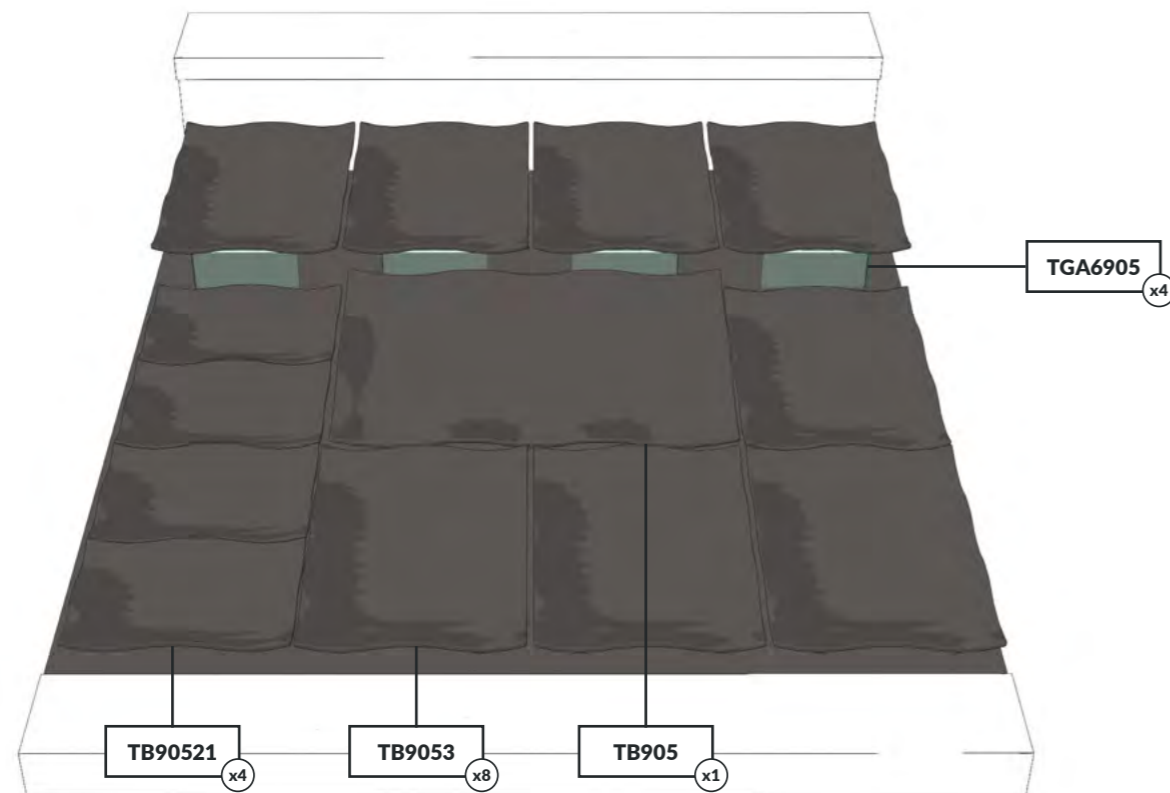

### 1/6 Tura Deli Crock

176 x 162 x 80mm / 7 x 6½ x 3¼ in

- TWD7716OR Orange ♡
- TWD7716TL Teal ♡
- TWD7716Y Yellow ♡
- TWD7716BL Blue ♡

(OR) ORANGE

(TL) TEAL

(Y) YELLOW

(BL) BLUE

SAUSAGE & BACON - WAVY PLATTER COLLECTION