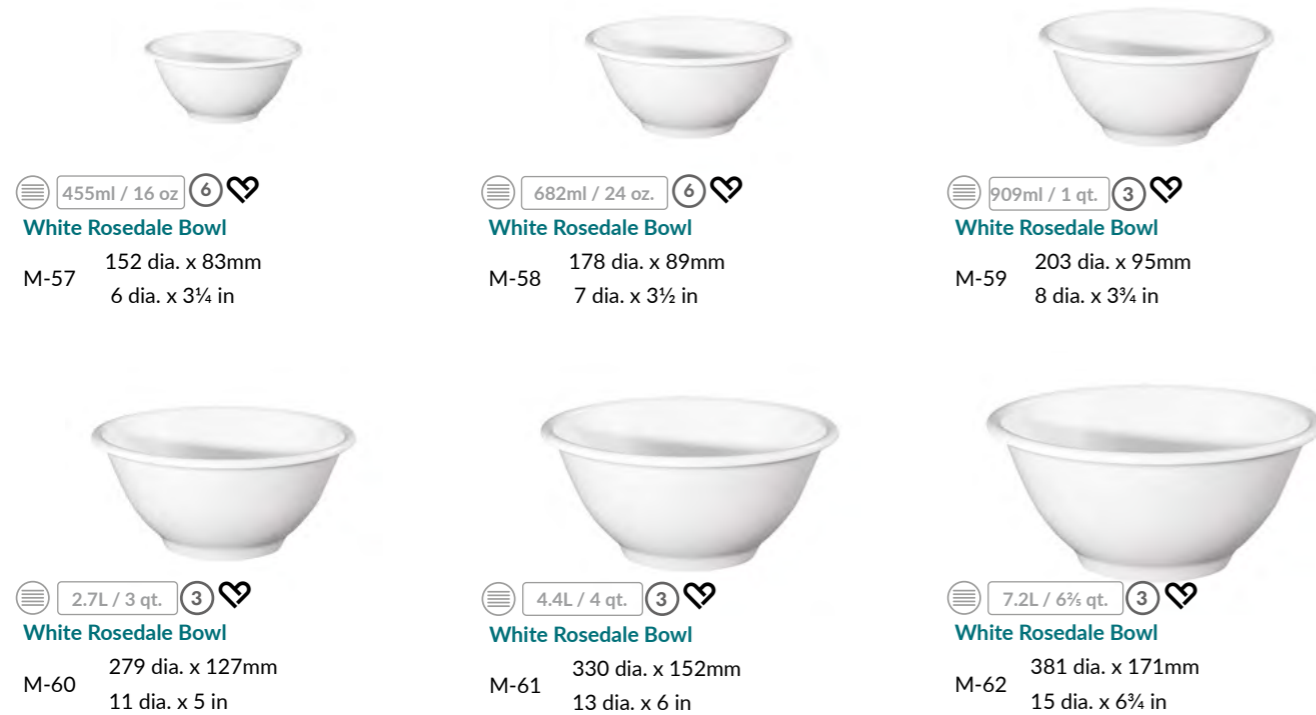

LARGE BOWLS