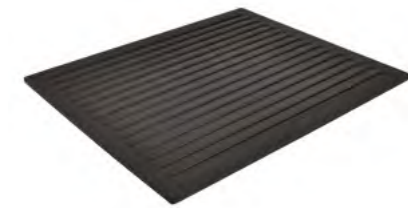

☰ (SF) 10

Stave Platter

TB9712 1/2 265 x 325 x 10mm
10½ x 12¾ x ½ in

Use with TB3200 Metal Riser
Use with TB3250 Metal Riser