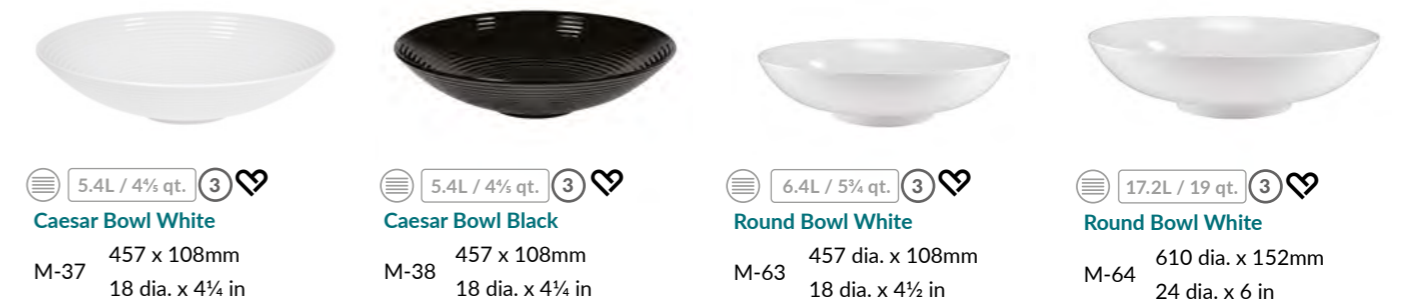

ROSEDALE COLLECTION

LARGE BOWLS

DRESSING POTS