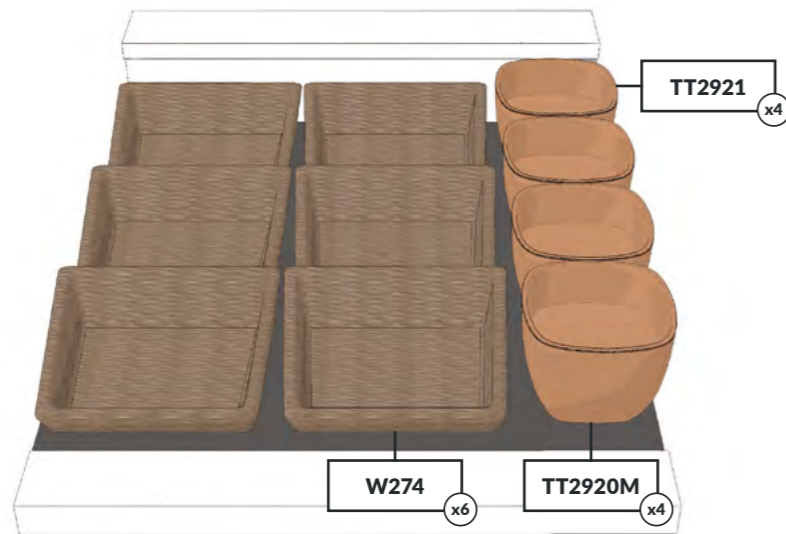

SF 2L / 2 qt. 3

**Chunky Crock**

- 162 x 173 x 100mm / 6 1/2 x 6 3/4 x 4 in
- TPO4313 Polar White
- TB4313 Black
- TR4313 Red
- TLG4313 Lime Green

SF 1 1/2 L / 1 1/2 qt. 3

**Chunky Crock**

- 162 x 130 x 100mm / 6 1/2 x 5 x 4 in
- TPO4314 Polar White
- TB4314 Black
- TR4314 Red
- TLG4314 Lime Green

SAVOURY - POLY WICKER

- HAND WOVEN
- CHILLER SAFE
- DISHWASHER SAFE

1 ♡  
Willow Poly Wicker Angled Basket  
W1799 337 x 331 x 110mm  
13¼ x 13 x 4¼ in

1  
Poly Wicker Angled Basket  
W276 300 x 380 x 90mm / 11¾ x 15 x 3½ in ♡