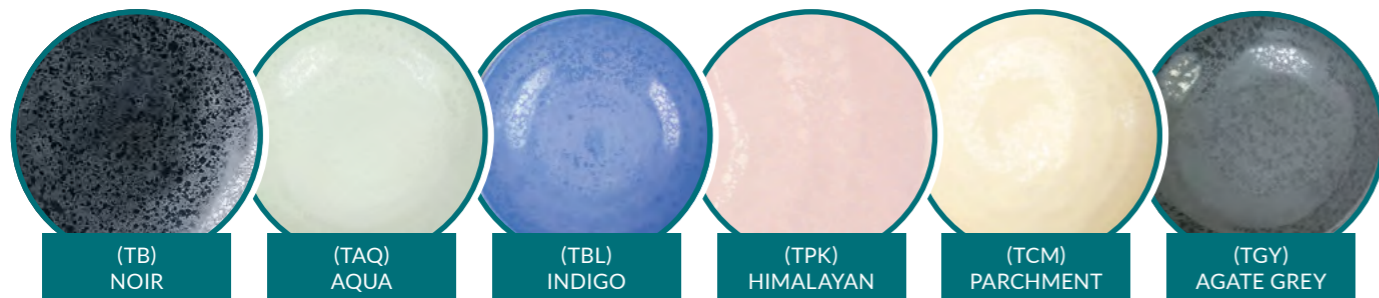

Mineral Collection

MINERAL COLLECTION

ACCESSORIES

NEW 1 1/4 qt. 10

Mineral Melamine Bowl

240 dia. x 50mm

TAQ4708	Aqua	♥
TB4708	Noir	♥
TBL4708	Indigo	♥
TCM4708	Parchment	♥
TGY4708	Agate Grey	♥
TPK4708	Himalayan Pink	♥

NEW 12

Mineral Melamine Plate

205 dia. x 43mm

TAQ4709	Aqua	♥
TB4709	Noir	♥
TBL4709	Indigo	♥
TCM4709	Parchment	♥
TGY4709	Agate Grey	♥
TPK4709	Himalayan Pink	♥

NEW 14

Mineral Melamine Plate

300 dia. x 52mm

TAQ4710	Aqua	♥
TB4710	Noir	♥
TBL4710	Indigo	♥
TCM4710	Parchment	♥
TGY4710	Agate Grey	♥
TPK4710	Himalayan Pink	♥

Use with TB3500 Metal Stand

NEW 1 ♥

Black Metal Mini Circular Buffet Stand

TB3500 283 x 196 x 256mm
11 1/4 x 7 3/4 x 10 in

NEW 12 ♥

Black Melamine Universal Riser

TB117 109 x 109 x 50mm
4 1/4 x 4 1/4 x 2 in

1

Black Melamine Pedestal Stand

TB118 200/170 x 70mm / 8 x 6 3/4 x 2 3/4 in ♥
TB119 170 x 170 x 100mm / 6 3/4 x 6 3/4 x 4 in ♥