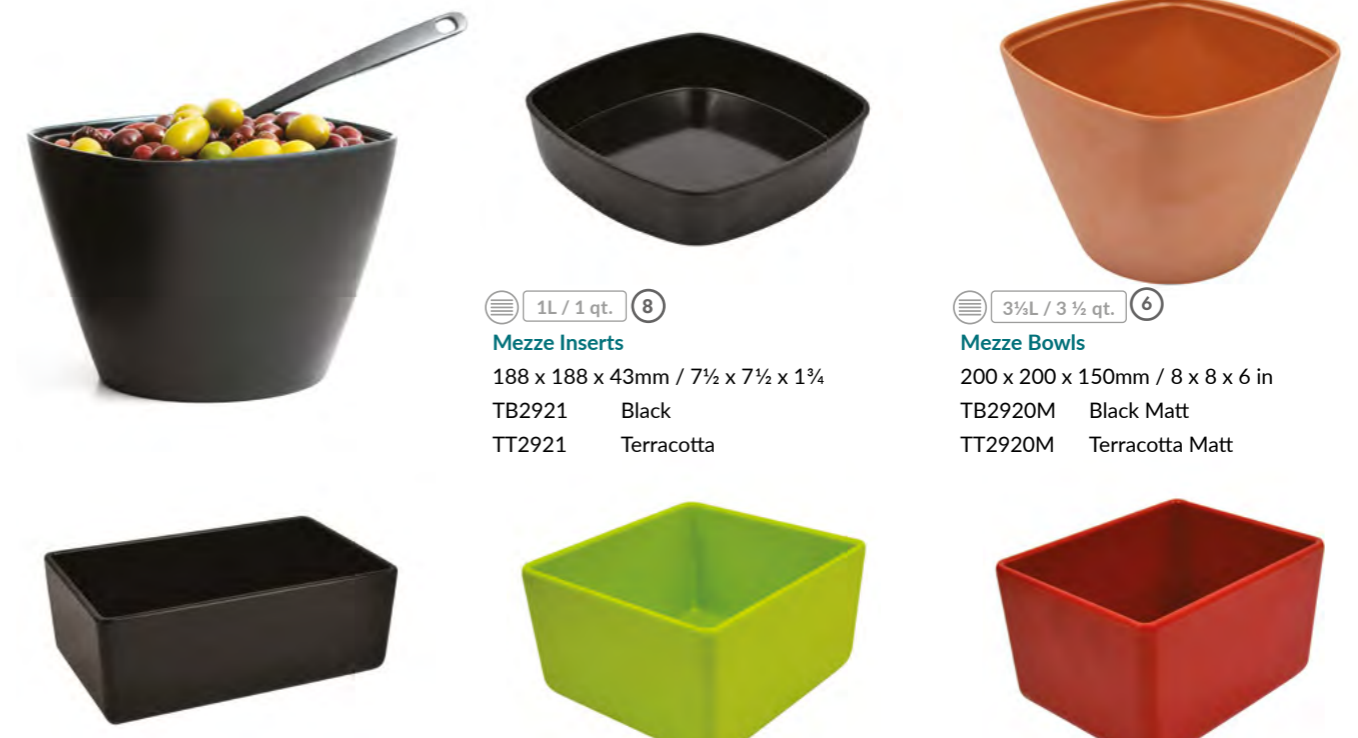

OLIVES - MEZZE AND CHUNKY CROCKS

1L / 1 qt. 8

Mezze Inserts

- 188 x 188 x 43mm / 7 1/2 x 7 1/2 x 1 3/4
- TB2921 Black
- TT2921 Terracotta

3 1/2 L / 3 1/2 qt. 6

Mezze Bowls

- 200 x 200 x 150mm / 8 x 8 x 6 in
- TB2920M Black Matt
- TT2920M Terracotta Matt

SF 3 3/4 L / 3 3/4 qt. 3

Chunky Crock

- 162 x 260 x 100mm / 6 1/2 x 10 3/4 x 4 in
- TPO4312 Polar White
- TB4312 Black
- TR4312 Red
- TLG4312 Lime Green

SF 2L / 2 qt. 3

Chunky Crock

- 162 x 173 x 100mm / 6 1/2 x 6 3/4 x 4 in
- TPO4313 Polar White
- TB4313 Black
- TR4313 Red
- TLG4313 Lime Green

SF 1 1/2 L / 1 1/2 qt. 3

Chunky Crock

- 162 x 130 x 100mm / 6 1/2 x 5 x 4 in
- TPO4314 Polar White
- TB4314 Black
- TR4314 Red
- TLG4314 Lime Green