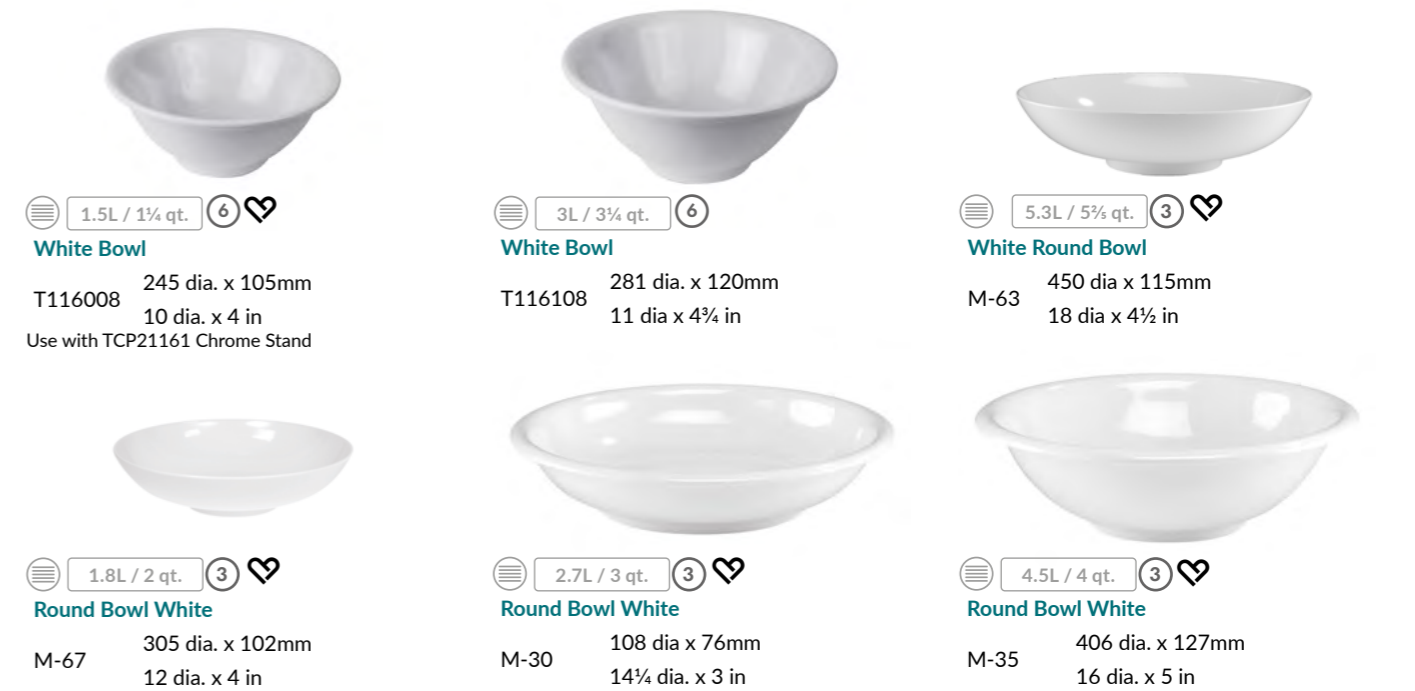

1.5L / 1¼ qt. 6 ♥
White Bowl
T116008 245 dia. x 105mm
10 dia. x 4 in
Use with TCP21161 Chrome Stand

3L / 3¼ qt. 6
White Bowl
T116108 281 dia. x 120mm
11 dia x 4¾ in

5.3L / 5½ qt. 3 ♥
White Round Bowl
M-63 450 dia x 115mm
18 dia x 4½ in

1.8L / 2 qt. 3 ♥
Round Bowl White
M-67 305 dia. x 102mm
12 dia. x 4 in

2.7L / 3 qt. 3 ♥
Round Bowl White
M-30 108 dia x 76mm
14¼ dia. x 3 in

4.5L / 4 qt. 3 ♥
Round Bowl White
M-35 406 dia. x 127mm
16 dia. x 5 in