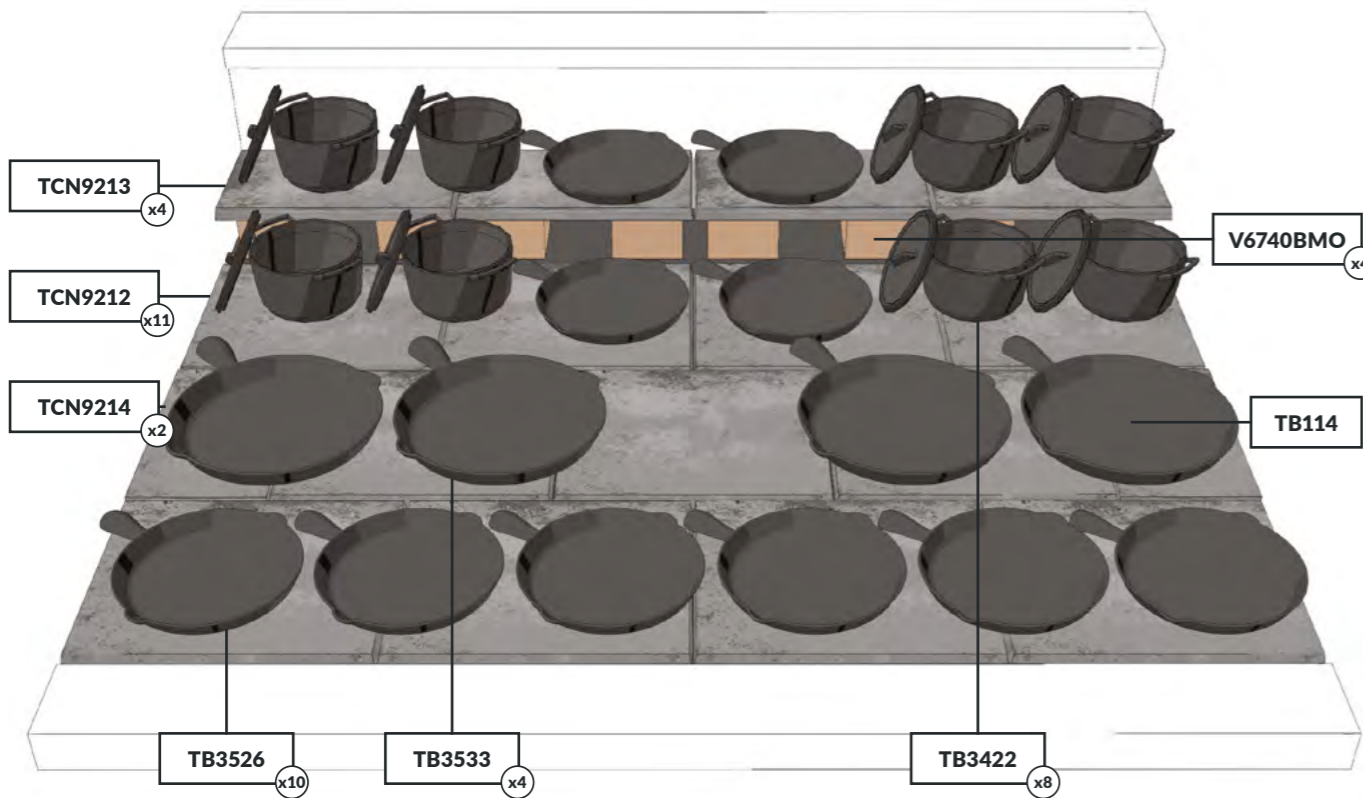

**Curved Wavy Platter (Left)**  
 TB90554 538 x 376 x 38mm  
 21¼ x 14¾ x 1½ in

**Curved Wavy Platter (Right)**  
 TB90555 538 x 376 x 38mm  
 21¼ x 14¾ x 1½ in

ADDED VALUE - CASSEROLE POTS & SKILLETS

200ml - 2L / 250ml - 2.1 qt.  
**Black Stone Cast Melamine Casserole Pot**  
 TB3421 114 x 90 x 60mm 250ml / 8.5 oz  
 4 1/2 x 3 1/2 x 2 1/2 in  
 TB3422 228 x 180 x 119mm 2L / 2.1 qt.  
 9 x 7 x 4 3/4 in