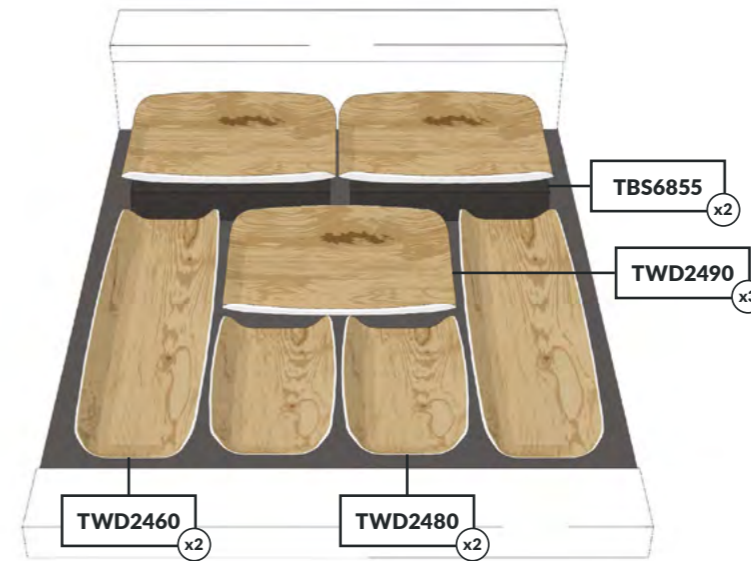

SAVOURY - TURA COLLECTION