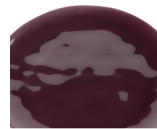

PREMIUM MELAMINE MAYA FROM ELITE GLOBAL SOLUTIONS

Four radiant color options, including Green (CG), Red (RG), Purple (PG), and Cream (CG) exemplify the glazed appearance unique to each individual piece.

Ruffled flared edges, a glossy hammered surface, and bright colors define this one-of-a-kind product line. This line is complete with coupe plates, irregular edge plates, pasta and salad bowls, and side dishes. The color-changing appearance is due to a special manufacturing process where a glaze is carefully added by hand to each piece.

AVAILABLE IN MANY COLORS AND SPECIAL FEATURES!

Cream Glaze (CG)

Green Glaze (GRG)

Purple Glaze (PG)

Red Glaze (RG)

Hammered Texture

Unique Color Glaze

Rim Features